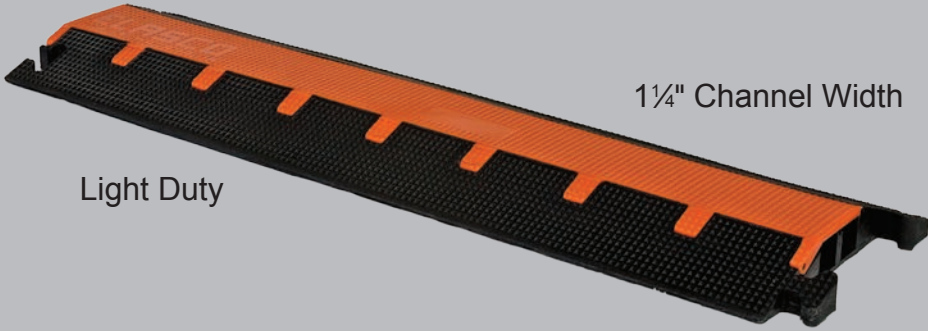

LG2125

Light Duty

1¼" Channel Width

Dual Channel

A = 1.25" PER CHANNEL
B = 1.75" IN HEIGHT

C = 36" IN LENGTH
D = 11" IN WIDTH

LG2125-ED

LG2125-ED
(Shown Attached)