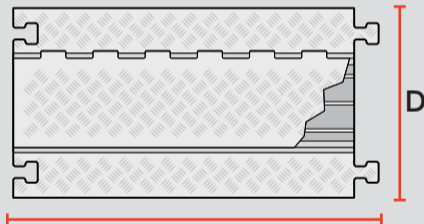

# MG2200

Heavy Duty

2" Channel Width

Dual Channel

MG2200-ED

MG2200-ED  
(Shown Attached)

A = 2" PER CHANNEL

B = 2.5" IN HEIGHT

C = 36" IN LENGTH

D = 16.5" IN WIDTH