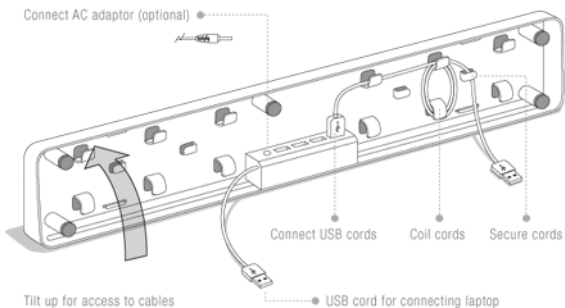

ONE /

Connect AC adaptor (optional)

TWO /

Position USB cords as desired around the SpaceStation

THREE /