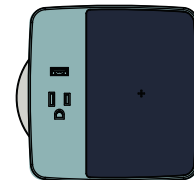

### SOFT TOUCH PLASTIC INSERTS

Black

White

Storm

Fog

Colors below represent  
different material areas

Gloss Plastic

Soft Touch  
Plastic or Leather