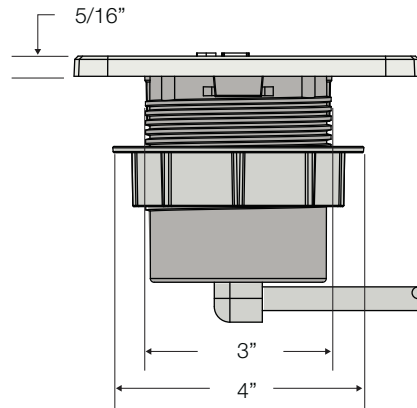

#### Surface Cut Out

Drill 3" Diameter Hole

#### Min - Max Surface Depth

3/4" - 1-1/2".

\* Image depicts the HQ