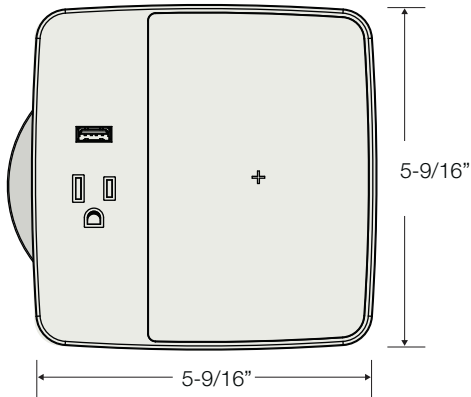

* Image depicts the HQ

CONFIGURATIONS AVAILABLE

Both configurations come with one (15 Amp) power simplex. The double charging pad (HQ2) comes with two (2.1 Amp) USB ports, while the single (HQ) comes with one (2.1 Amp) charging USB port. Each Wireless Charging Pad has one (5 Watt) Charging Coil.

HQ

1 Power and 1 USB
1 Wireless Charging Pad

HQ2

1 Power and 2 USB
2 Wireless Charging Pads

POWER INFEED

UL Listed FCC Compliant

Corded
4-Trac
8-Trac

UL Recognized

Interlink
Interlink IQ

ETL Listed

Interlink

FINISHES

GLOSS PLASTIC

Black

White

Storm

Fog

LEATHER INSERTS

Smoke
Leather

Black
Leather

SOFT TOUCH PLASTIC INSERTS

Black

White

Storm

Fog

Colors below represent
different material areas

Gloss Plastic

Soft Touch
Plastic or Leather