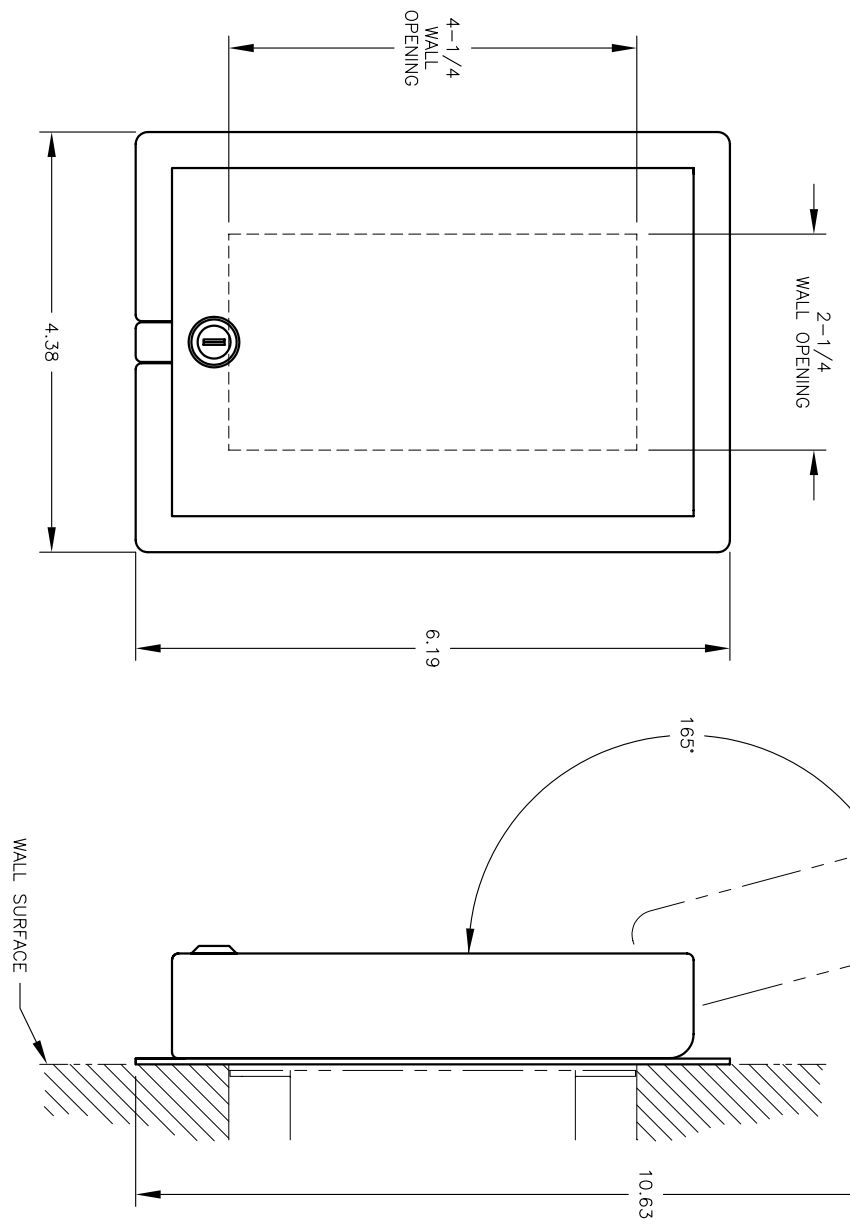

4 3 2 1

MAXIMUM WALLPLATE SIZE: 4.79 HIGH x 2.92 WIDE.

4 3 2 1

<p>FSR Inc. 244 BERGEN BLVD. PATTERSON, NJ 07654 TEL: (973) 728-3318 FAX: (973) 728-3319</p>	TITLE:
	<p>WB-MS1G (1-GANG NON-RECESSED)</p>
<p>DRAWN BY: JRE</p>	<p>DATE: 06/30/06</p>
<p>DWG# WBMS1G</p>	<p>SCALE: 1:2</p>
<p>PAGE: 1 OF 1</p>	<p>REV: -</p>