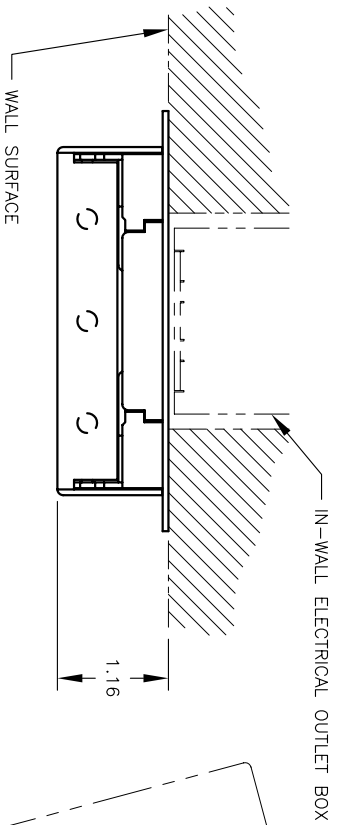

4 3 2 1

MAXIMUM WALLPLATE SIZE: 4.79 HIGH x 2.92 WIDE.

4 3 2 1

<p>FSR Inc. 244 BERGEN BLVD. PATTERSON, NJ 07654 TEL: (973) 728-3318 FAX: (973) 728-3319</p>	TITLE:
	<p>WB-MS1G (1-GANG NON-RECESSED)</p>
<p>DRAWN BY: JRE</p>	<p>DATE: 06/30/06</p>
<p>DWG# WBMS1G</p>	<p>SCALE: 1:2</p>
<p>PAGE: 1 OF 1</p>	<p>REV: -</p>