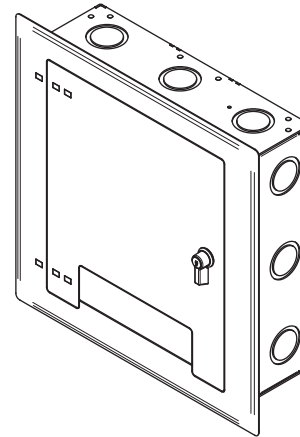

# WB-X1

**WB-X1-GNG  
BACK BOX**

**WB-X1-CVR  
COVER**  
(SHOWN WITH BACK BOX)

MODEL	FEATURES
WB-X1-GNG	BACK BOX, (1) 4 GANG OPENING
WB-X1-CVR-BLK	LOCKING COVER, BLACK
WB-X1-CVR-WHT	LOCKING COVER, WHITE

# WB-X2

**WB-X2-GNG  
BACK BOX**

**WB-X2-CVR  
COVER  
(SHOWN WITH BACK BOX)**

MODEL	FEATURES
WB-X2-GNG	BACK BOX, (2) 1 GANG AND (1) 4 GANG OPENINGS IN 2 ROWS
WB-X2-CVR-BLK	LOCKING COVER, BLACK
WB-X2-CVR-WHT	LOCKING COVER, WHITE

# WB-X3

**WB-X3-GNG  
BACK BOX**

**WB-X3-CVR  
COVER  
(SHOWN WITH BACK BOX)**

MODEL	FEATURES
WB-X3-GNG	BACK BOX, (3) 2 GANG AND (1) 4 GANG OPENINGS IN 2 ROWS
WB-X3-CVR-BLK	LOCKING COVER, BLACK
WB-X3-CVR-WHT	LOCKING COVER, WHITE