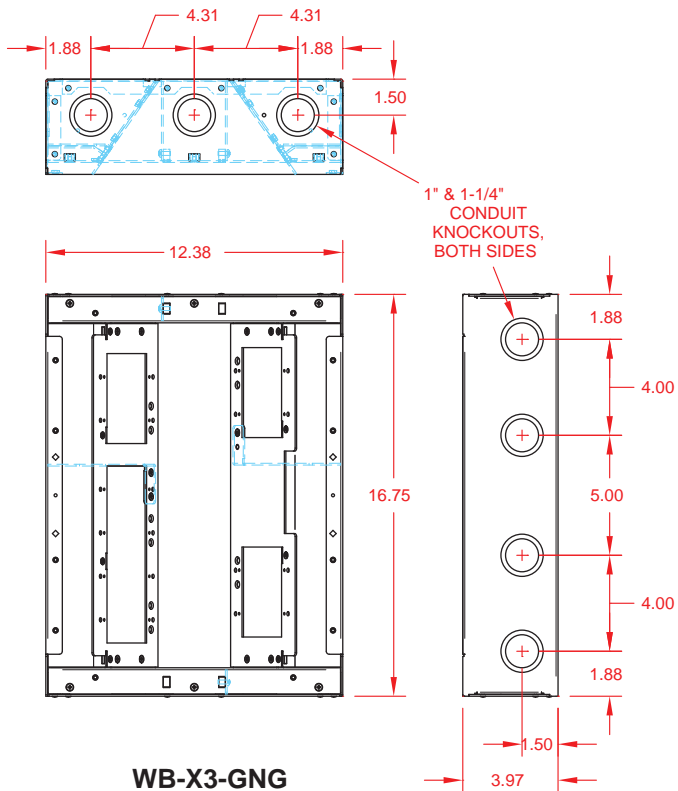

# WB-X1

**WB-X1-GNG  
BACK BOX**

**WB-X1-CVR  
COVER**  
(SHOWN WITH BACK BOX)

MODEL	FEATURES
WB-X1-GNG	BACK BOX, (1) 4 GANG OPENING
WB-X1-CVR-BLK	LOCKING COVER, BLACK
WB-X1-CVR-WHT	LOCKING COVER, WHITE

# WB-X2

**WB-X2-GNG  
BACK BOX**

**WB-X2-CVR  
COVER  
(SHOWN WITH BACK BOX)**

MODEL	FEATURES
WB-X2-GNG	BACK BOX, (2) 1 GANG AND (1) 4 GANG OPENINGS IN 2 ROWS
WB-X2-CVR-BLK	LOCKING COVER, BLACK
WB-X2-CVR-WHT	LOCKING COVER, WHITE

# WB-X3

**WB-X3-GNG  
BACK BOX**

**WB-X3-CVR  
COVER  
(SHOWN WITH BACK BOX)**

MODEL	FEATURES
WB-X3-GNG	BACK BOX, (3) 2 GANG AND (1) 4 GANG OPENINGS IN 2 ROWS
WB-X3-CVR-BLK	LOCKING COVER, BLACK
WB-X3-CVR-WHT	LOCKING COVER, WHITE