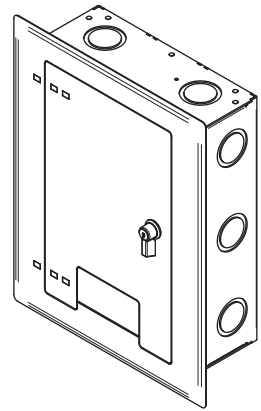

# WB-X1

**WB-X1-GNG  
BACK BOX**

**WB-X1-CVR  
COVER**  
(SHOWN WITH BACK BOX)

MODEL	FEATURES
WB-X1-GNG	BACK BOX, (1) 4 GANG OPENING
WB-X1-CVR-BLK	LOCKING COVER, BLACK
WB-X1-CVR-WHT	LOCKING COVER, WHITE

# WB-X2

**WB-X2-GNG  
BACK BOX**

**WB-X2-CVR  
COVER  
(SHOWN WITH BACK BOX)**

MODEL	FEATURES
WB-X2-GNG	BACK BOX, (2) 1 GANG AND (1) 4 GANG OPENINGS IN 2 ROWS
WB-X2-CVR-BLK	LOCKING COVER, BLACK
WB-X2-CVR-WHT	LOCKING COVER, WHITE

# WB-X3

**WB-X3-GNG  
BACK BOX**

**WB-X3-CVR  
COVER  
(SHOWN WITH BACK BOX)**

MODEL	FEATURES
WB-X3-GNG	BACK BOX, (3) 2 GANG AND (1) 4 GANG OPENINGS IN 2 ROWS
WB-X3-CVR-BLK	LOCKING COVER, BLACK
WB-X3-CVR-WHT	LOCKING COVER, WHITE