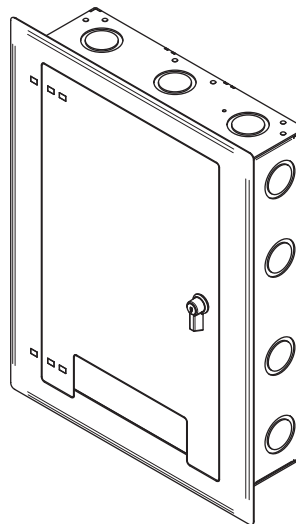

# WB-X1

**WB-X1-GNG  
BACK BOX**

**WB-X1-CVR  
COVER**  
(SHOWN WITH BACK BOX)

MODEL	FEATURES
WB-X1-GNG	BACK BOX, (1) 4 GANG OPENING
WB-X1-CVR-BLK	LOCKING COVER, BLACK
WB-X1-CVR-WHT	LOCKING COVER, WHITE

# WB-X2

**WB-X2-GNG  
BACK BOX**

**WB-X2-CVR  
COVER  
(SHOWN WITH BACK BOX)**

MODEL	FEATURES
WB-X2-GNG	BACK BOX, (2) 1 GANG AND (1) 4 GANG OPENINGS IN 2 ROWS
WB-X2-CVR-BLK	LOCKING COVER, BLACK
WB-X2-CVR-WHT	LOCKING COVER, WHITE

# WB-X3

**WB-X3-GNG  
BACK BOX**

**WB-X3-CVR  
COVER  
(SHOWN WITH BACK BOX)**

MODEL	FEATURES
WB-X3-GNG	BACK BOX, (3) 2 GANG AND (1) 4 GANG OPENINGS IN 2 ROWS
WB-X3-CVR-BLK	LOCKING COVER, BLACK
WB-X3-CVR-WHT	LOCKING COVER, WHITE