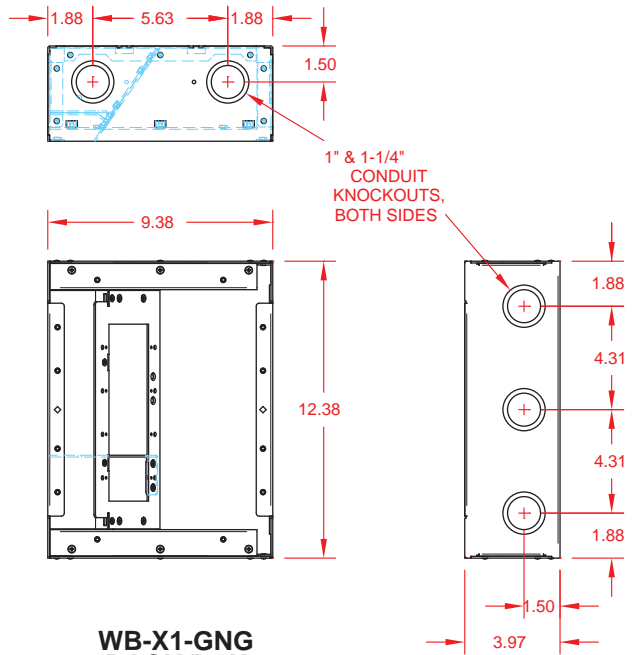

# WB-X1

**WB-X1-GNG  
BACK BOX**

**WB-X1-CVR  
COVER**  
(SHOWN WITH BACK BOX)

MODEL	FEATURES
WB-X1-GNG	BACK BOX, (1) 4 GANG OPENING
WB-X1-CVR-BLK	LOCKING COVER, BLACK
WB-X1-CVR-WHT	LOCKING COVER, WHITE

# WB-X2

**WB-X2-GNG  
BACK BOX**

**WB-X2-CVR  
COVER  
(SHOWN WITH BACK BOX)**

MODEL	FEATURES
WB-X2-GNG	BACK BOX, (2) 1 GANG AND (1) 4 GANG OPENINGS IN 2 ROWS
WB-X2-CVR-BLK	LOCKING COVER, BLACK
WB-X2-CVR-WHT	LOCKING COVER, WHITE

# WB-X3

**WB-X3-GNG  
BACK BOX**

**WB-X3-CVR  
COVER  
(SHOWN WITH BACK BOX)**

MODEL	FEATURES
WB-X3-GNG	BACK BOX, (3) 2 GANG AND (1) 4 GANG OPENINGS IN 2 ROWS
WB-X3-CVR-BLK	LOCKING COVER, BLACK
WB-X3-CVR-WHT	LOCKING COVER, WHITE