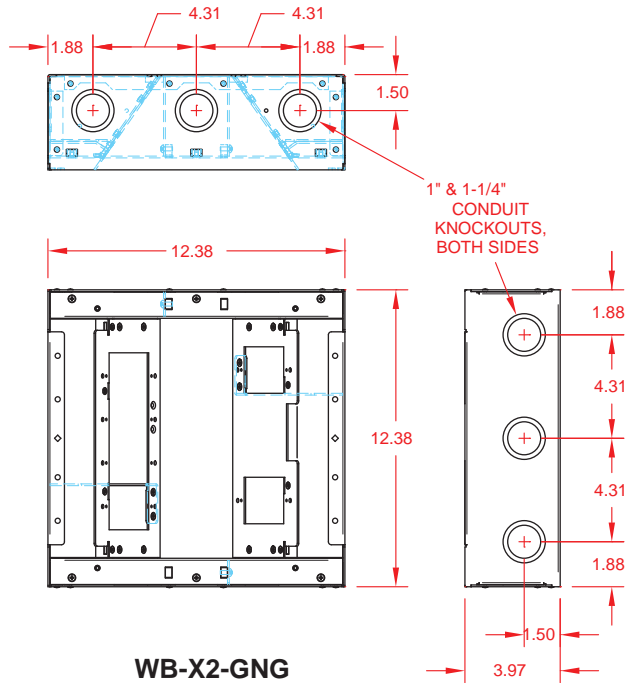

# WB-X1

**WB-X1-GNG  
BACK BOX**

**WB-X1-CVR  
COVER**  
(SHOWN WITH BACK BOX)

MODEL	FEATURES
WB-X1-GNG	BACK BOX, (1) 4 GANG OPENING
WB-X1-CVR-BLK	LOCKING COVER, BLACK
WB-X1-CVR-WHT	LOCKING COVER, WHITE

# WB-X2

**WB-X2-GNG  
BACK BOX**

**WB-X2-CVR  
COVER  
(SHOWN WITH BACK BOX)**

MODEL	FEATURES
WB-X2-GNG	BACK BOX, (2) 1 GANG AND (1) 4 GANG OPENINGS IN 2 ROWS
WB-X2-CVR-BLK	LOCKING COVER, BLACK
WB-X2-CVR-WHT	LOCKING COVER, WHITE

# WB-X3

**WB-X3-GNG  
BACK BOX**

**WB-X3-CVR  
COVER  
(SHOWN WITH BACK BOX)**

MODEL	FEATURES
WB-X3-GNG	BACK BOX, (3) 2 GANG AND (1) 4 GANG OPENINGS IN 2 ROWS
WB-X3-CVR-BLK	LOCKING COVER, BLACK
WB-X3-CVR-WHT	LOCKING COVER, WHITE