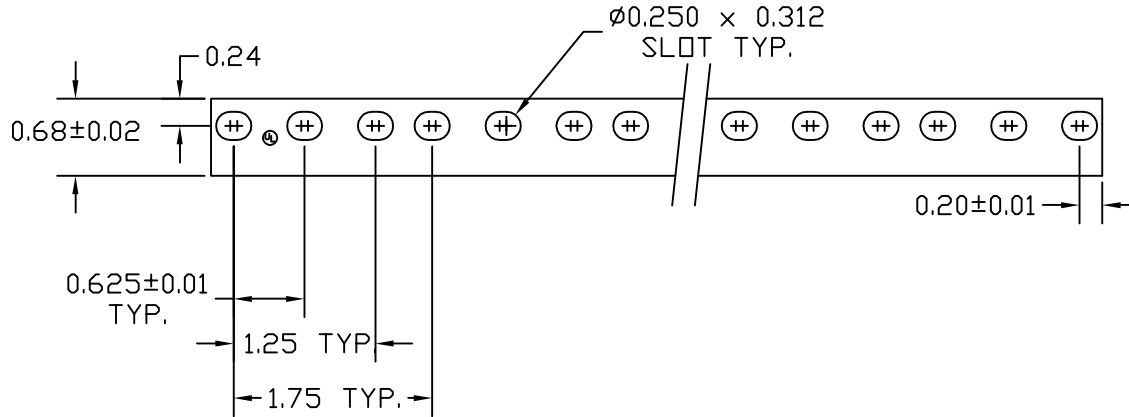

RACK GROUND BAR

0.05  
PRE-TINNED  
COPPER 1/4 HARD

BAR DETAIL 5x SIZE

EST WT .7 LBS

APPROVED

AS DRAWN: \_\_\_\_\_

AS NOTED: \_\_\_\_\_

DATE: \_\_\_\_\_

				Part No. RGB-78 RACK GROUND BAR			
				-		-	
				DRAWN BY: LAL		REVISION: -	
				CHECKED BY:		SCALE: 1/8	
				DATE: 110706		SHEET: 1 OF 1	
				Great Lakes Case & Cabinet Co., Inc. 1-866-TRY-GLCC (879-4522)			
TOLERANCES UNLESS NOTED							
FRACTIONAL +/- 1/64							
.00 +/- .010							
.000 +/- .005							