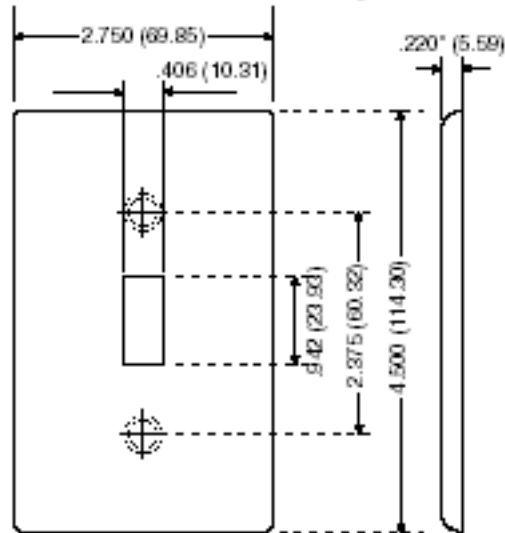

# 80711-A

**Description**

3-Gang Toggle Device Switch Wallplate, Standard Size, Thermoplastic Nylon, Device Mount, - Almond

**Product Features**

- Type: Standard Size
- Gang: 3
- Material: Thermoplastic Nylon
- Color: Almond
- Mount: Device
- Standards and Certifications: UL/CSA
- Warranty: 10-Year Limited

## Dimensional Diagram

3-GANG Width = 6.38" (161.9mm)

**SPECIFICATION SUBMITTAL**

JOB NAME: <input style="width: 95%;" type="text"/>	CATALOG NUMBERS: <input style="width: 95%;" type="text"/>	
JOB NUMBER: <input style="width: 95%;" type="text"/>	<input style="width: 95%;" type="text"/>	<input style="width: 95%;" type="text"/>