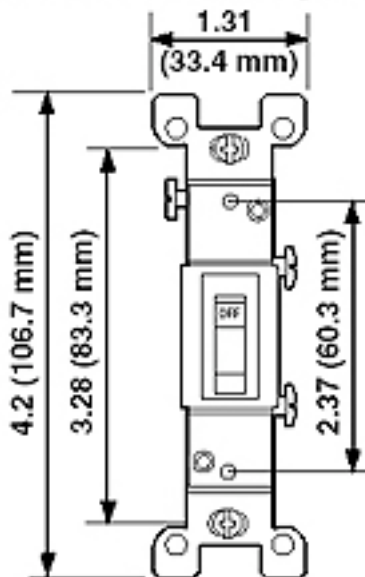

1451-2

Description

15 Amp, 120 Volt, Toggle Framed Single-Pole AC Quiet Switch, Residential Grade, Grounding, Quickwire Push-In & Side Wired, - Brown

Product Features

Color: Brown

Grounding: Grounding

Feature: Framed

Amperage: 15 Amp

Voltage: 120 Volt

HP Rating: 1/2HP-120V

Max. Amperage: 12 Amp

Termination: Quickwire Push-In & Side

Actuator Material: Thermoplastic

Body Material: Thermoplastic

Strap Material: Steel

Color: Brown

Standards and Certifications: UL/CSA

Warranty: 2 Year Limited

Dimensional Diagram

Wiring Diagram Single Pole