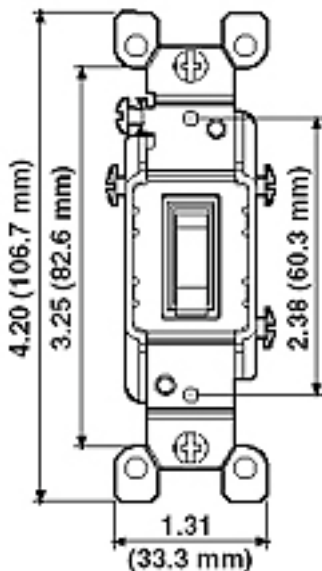

Color: Brown

1453-2

Description

15 Amp, 120 Volt, Toggle Framed 3-Way AC Quiet Switch, Residential Grade, Grounding, Quickwire Push-In & Side Wired, - Brown

Product Features

- Grounding: Grounding
- Feature: Framed
- Amperage: 15 Amp
- Voltage: 120 Volt
- HP Rating: 1/2HP-120V
- Max. Amperage: 12 Amp
- Termination: Quickwire Push-In & Side
- Actuator Material: Thermoplastic
- Body Material: Thermoplastic
- Strap Material: Steel
- Color: Brown
- Standards and Certifications: UL/CSA
- Warranty: 2 Year Limited

Dimensional Diagram

Wiring Diagram

3-Way to 3-Way