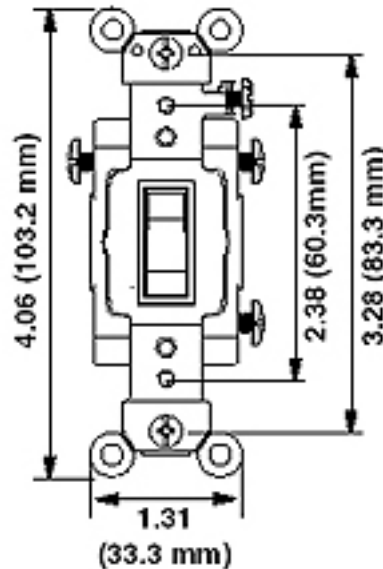

Color: Ivory

54504-2I

Description

15 Amp, 120/277 Volt, Toggle Framed 4-Way AC Quiet Switch, Commercial Grade, Grounding, Side Wired, - Ivory

Product Features

- Grounding: Grounding
- Feature: Framed
- Amperage: 15 Amp
- Voltage: 120/277 Volt
- HP Rating: 1/2HP-120V 2HP-240V-277V
- Max. Amperage: 12 Amp
- Termination: Side
- Actuator Material: Thermoplastic
- Body Material: Thermoplastic
- Strap Material: Steel
- Color: Ivory
- Standards and Certifications: UL/CSA
- Warranty: 10 Year Limited

Dimensional Diagram

Wiring Diagram

4-Way