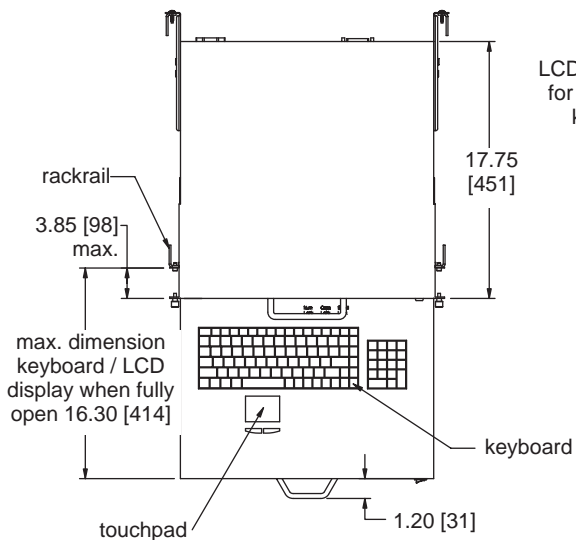

# LCD basic dimensions

All dimensions in inches unless otherwise noted [All dimensions in brackets are millimeters]

comes with power cord and  
console cable connector

REAR VIEW

LCD can be in open position  
for system monitoring while  
keyboard is in the closed  
position