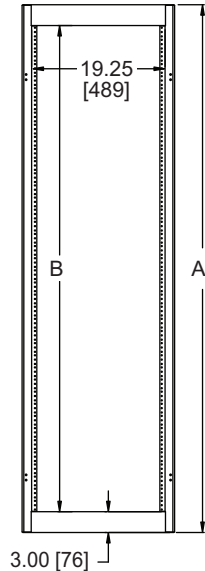

MRK basic dimensions

REAR VIEW TOP & BOTTOM

All dimensions in inches unless otherwise noted [All dimensions in brackets are in millimeters]

TOP VIEW OF MRK SIDE SECTIONAL DETAIL

Part #	A Overall Height	B Useable Height	C Overall Depth	D Useable Depth
MRK-4426	83.125" [2112]	77.125" [1959]	26.40" [671]	24.00" [610]
MRK-4426-AV-AB*	83.125" [2112]	77.125" [1959]	26.40" [671]	24.00" [610]
MRK-4026	76.125" [1934]	70.125" [1781]	26.40" [671]	24.00" [610]
MRK-3726	70.875" [1800]	64.875" [1648]	26.40" [671]	24.00" [610]
MRK-2426	48.125" [1223]	42.125" [1070]	26.40" [671]	24.00" [610]
MRK-4431	83.125" [2112]	77.125" [1959]	31.40" [798]	29.00" [737]
MRK-4431-AV-AB*	83.125" [2112]	77.125" [1959]	31.40" [798]	29.00" [737]
MRK-4431-DVR-AB*	83.125" [2112]	77.125" [1959]	31.40" [798]	29.00" [737]
MRK-4031	76.125" [1934]	70.125" [1781]	31.40" [798]	29.00" [737]
MRK-3731	70.875" [1800]	64.875" [1648]	31.40" [798]	29.00" [737]
MRK-2431	48.125" [1223]	42.125" [1070]	31.40" [798]	29.00" [737]
MRK-4436	83.125" [2112]	77.125" [1959]	36.00" [914]	33.60" [853]
MRK-4436-NVR-AB*	83.125" [2112]	77.125" [1959]	36.00" [914]	33.60" [853]
MRK-4036	76.125" [1934]	70.125" [1781]	36.00" [914]	33.60" [853]
MRK-4442	83.125" [2112]	77.125" [1959]	42.00" [1067]	39.60" [1006]
MRK-4042	76.125" [1934]	70.125" [1781]	42.00" [1067]	39.60" [1006]

* Denotes that AV, DVR and NVR models are also available configured with optional side panels (remove AB suffix for part no. e.g. MRK-4426-AV). Side panels add 1-5/16" [33mm] to overall width of rack.

TOP VIEW

REAR VIEW

SIDE VIEW

FRONT VIEW

BOTTOM VIEW

FLOOR MOUNTING LOCATIONS

Top options (removable plate opening accommodates 2 space panel)