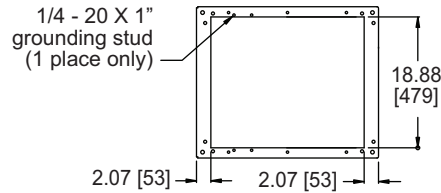

BOTTOM VIEW