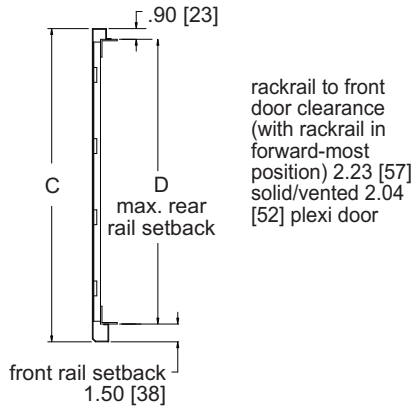

## REAR VIEW TOP & BOTTOM

All dimensions in inches unless otherwise noted [All dimensions in brackets are in millimeters]

## TOP VIEW OF MRK SIDE SECTIONAL DETAIL

Part #	A Overall Height	B Useable Height	C Overall Depth	D Useable Depth
MRK-4426	83.125" [2112]	77.125" [1959]	26.40" [671]	24.00" [610]
MRK-4426-AV-AB*	83.125" [2112]	77.125" [1959]	26.40" [671]	24.00" [610]
MRK-4026	76.125" [1934]	70.125" [1781]	26.40" [671]	24.00" [610]
MRK-3726	70.875" [1800]	64.875" [1648]	26.40" [671]	24.00" [610]
MRK-2426	48.125" [1223]	42.125" [1070]	26.40" [671]	24.00" [610]
MRK-4431	83.125" [2112]	77.125" [1959]	31.40" [798]	29.00" [737]
MRK-4431-AV-AB*	83.125" [2112]	77.125" [1959]	31.40" [798]	29.00" [737]
MRK-4431-DVR-AB*	83.125" [2112]	77.125" [1959]	31.40" [798]	29.00" [737]
MRK-4031	76.125" [1934]	70.125" [1781]	31.40" [798]	29.00" [737]
MRK-3731	70.875" [1800]	64.875" [1648]	31.40" [798]	29.00" [737]
MRK-2431	48.125" [1223]	42.125" [1070]	31.40" [798]	29.00" [737]
MRK-4436	83.125" [2112]	77.125" [1959]	36.00" [914]	33.60" [853]
MRK-4436-NVR-AB*	83.125" [2112]	77.125" [1959]	36.00" [914]	33.60" [853]
MRK-4036	76.125" [1934]	70.125" [1781]	36.00" [914]	33.60" [853]
MRK-4442	83.125" [2112]	77.125" [1959]	42.00" [1067]	39.60" [1006]
MRK-4042	76.125" [1934]	70.125" [1781]	42.00" [1067]	39.60" [1006]

\* Denotes that AV, DVR and NVR models are also available configured with optional side panels (remove AB suffix for part no. e.g. MRK-4426-AV). Side panels add 1-5/16" [33mm] to overall width of rack.