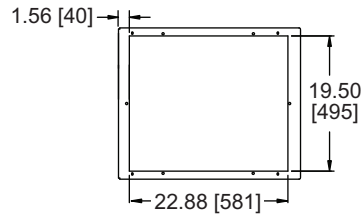

MRK basic dimensions

REAR VIEW TOP & BOTTOM

All dimensions in inches unless otherwise noted [All dimensions in brackets are in millimeters]

TOP VIEW OF MRK SIDE SECTIONAL DETAIL

Part #	A Overall Height	B Useable Height	C Overall Depth	D Useable Depth
MRK-4426	83.125" [2112]	77.125" [1959]	26.40" [671]	24.00" [610]
MRK-4426-AV-AB*	83.125" [2112]	77.125" [1959]	26.40" [671]	24.00" [610]
MRK-4026	76.125" [1934]	70.125" [1781]	26.40" [671]	24.00" [610]
MRK-3726	70.875" [1800]	64.875" [1648]	26.40" [671]	24.00" [610]
MRK-2426	48.125" [1223]	42.125" [1070]	26.40" [671]	24.00" [610]
MRK-4431	83.125" [2112]	77.125" [1959]	31.40" [798]	29.00" [737]
MRK-4431-AV-AB*	83.125" [2112]	77.125" [1959]	31.40" [798]	29.00" [737]
MRK-4431-DVR-AB*	83.125" [2112]	77.125" [1959]	31.40" [798]	29.00" [737]
MRK-4031	76.125" [1934]	70.125" [1781]	31.40" [798]	29.00" [737]
MRK-3731	70.875" [1800]	64.875" [1648]	31.40" [798]	29.00" [737]
MRK-2431	48.125" [1223]	42.125" [1070]	31.40" [798]	29.00" [737]
MRK-4436	83.125" [2112]	77.125" [1959]	36.00" [914]	33.60" [853]
MRK-4436-NVR-AB*	83.125" [2112]	77.125" [1959]	36.00" [914]	33.60" [853]
MRK-4036	76.125" [1934]	70.125" [1781]	36.00" [914]	33.60" [853]
MRK-4442	83.125" [2112]	77.125" [1959]	42.00" [1067]	39.60" [1006]
MRK-4042	76.125" [1934]	70.125" [1781]	42.00" [1067]	39.60" [1006]

* Denotes that AV, DVR and NVR models are also available configured with optional side panels (remove AB suffix for part no. e.g. MRK-4426-AV). Side panels add 1-5/16" [33mm] to overall width of rack.

TOP VIEW

REAR VIEW

SIDE VIEW

FRONT VIEW

BOTTOM VIEW

FLOOR MOUNTING LOCATIONS

Top options (removable plate opening accommodates 2 space panel)