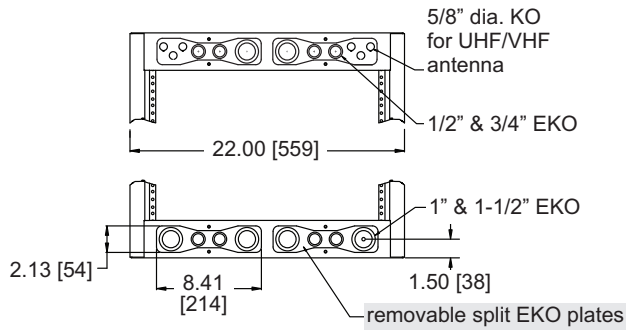

# MRK basic dimensions

## REAR VIEW TOP & BOTTOM

All dimensions in inches unless otherwise noted [All dimensions in brackets are in millimeters]

## TOP VIEW OF MRK SIDE SECTIONAL DETAIL

Part #	A Overall Height	B Useable Height	C Overall Depth	D Useable Depth
MRK-4426	83.125" [2112]	77.125" [1959]	26.40" [671]	24.00" [610]
MRK-4426-AV-AB*	83.125" [2112]	77.125" [1959]	26.40" [671]	24.00" [610]
MRK-4026	76.125" [1934]	70.125" [1781]	26.40" [671]	24.00" [610]
MRK-3726	70.875" [1800]	64.875" [1648]	26.40" [671]	24.00" [610]
MRK-2426	48.125" [1223]	42.125" [1070]	26.40" [671]	24.00" [610]
MRK-4431	83.125" [2112]	77.125" [1959]	31.40" [798]	29.00" [737]
MRK-4431-AV-AB*	83.125" [2112]	77.125" [1959]	31.40" [798]	29.00" [737]
MRK-4431-DVR-AB*	83.125" [2112]	77.125" [1959]	31.40" [798]	29.00" [737]
MRK-4031	76.125" [1934]	70.125" [1781]	31.40" [798]	29.00" [737]
MRK-3731	70.875" [1800]	64.875" [1648]	31.40" [798]	29.00" [737]
MRK-2431	48.125" [1223]	42.125" [1070]	31.40" [798]	29.00" [737]
MRK-4436	83.125" [2112]	77.125" [1959]	36.00" [914]	33.60" [853]
MRK-4436-NVR-AB*	83.125" [2112]	77.125" [1959]	36.00" [914]	33.60" [853]
MRK-4036	76.125" [1934]	70.125" [1781]	36.00" [914]	33.60" [853]
MRK-4442	83.125" [2112]	77.125" [1959]	42.00" [1067]	39.60" [1006]
MRK-4042	76.125" [1934]	70.125" [1781]	42.00" [1067]	39.60" [1006]

\* Denotes that AV, DVR and NVR models are also available configured with optional side panels (remove AB suffix for part no. e.g. MRK-4426-AV). Side panels add 1-5/16" [33mm] to overall width of rack.