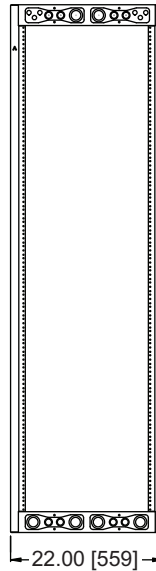

MRK basic dimensions

REAR VIEW TOP & BOTTOM

All dimensions in inches unless otherwise noted [All dimensions in brackets are in millimeters]

TOP VIEW OF MRK SIDE SECTIONAL DETAIL

Part #	A Overall Height	B Useable Height	C Overall Depth	D Useable Depth
MRK-4426	83.125" [2112]	77.125" [1959]	26.40" [671]	24.00" [610]
MRK-4426-AV-AB*	83.125" [2112]	77.125" [1959]	26.40" [671]	24.00" [610]
MRK-4026	76.125" [1934]	70.125" [1781]	26.40" [671]	24.00" [610]
MRK-3726	70.875" [1800]	64.875" [1648]	26.40" [671]	24.00" [610]
MRK-2426	48.125" [1223]	42.125" [1070]	26.40" [671]	24.00" [610]
MRK-4431	83.125" [2112]	77.125" [1959]	31.40" [798]	29.00" [737]
MRK-4431-AV-AB*	83.125" [2112]	77.125" [1959]	31.40" [798]	29.00" [737]
MRK-4431-DVR-AB*	83.125" [2112]	77.125" [1959]	31.40" [798]	29.00" [737]
MRK-4031	76.125" [1934]	70.125" [1781]	31.40" [798]	29.00" [737]
MRK-3731	70.875" [1800]	64.875" [1648]	31.40" [798]	29.00" [737]
MRK-2431	48.125" [1223]	42.125" [1070]	31.40" [798]	29.00" [737]
MRK-4436	83.125" [2112]	77.125" [1959]	36.00" [914]	33.60" [853]
MRK-4436-NVR-AB*	83.125" [2112]	77.125" [1959]	36.00" [914]	33.60" [853]
MRK-4036	76.125" [1934]	70.125" [1781]	36.00" [914]	33.60" [853]
MRK-4442	83.125" [2112]	77.125" [1959]	42.00" [1067]	39.60" [1006]
MRK-4042	76.125" [1934]	70.125" [1781]	42.00" [1067]	39.60" [1006]

* Denotes that AV, DVR and NVR models are also available configured with optional side panels (remove AB suffix for part no. e.g. MRK-4426-AV). Side panels add 1-5/16" [33mm] to overall width of rack.

TOP VIEW

REAR VIEW

SIDE VIEW

FRONT VIEW

BOTTOM VIEW

FLOOR MOUNTING LOCATIONS

Top options (removable plate opening accommodates 2 space panel)