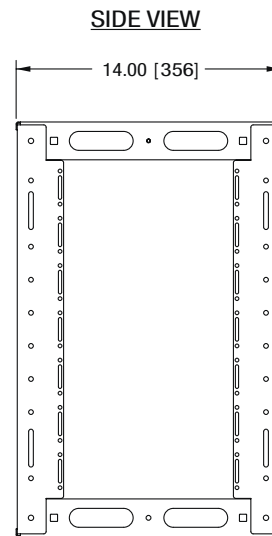

# HRF Series Half Rack basic dimensions

Part#	Rackspaces	"A" Overall Height	"B" Racking Height
HRF-1214	12	21.94 [557]	21.06 [535]
HRF-814	8	14.94 [379]	14.06 [357]