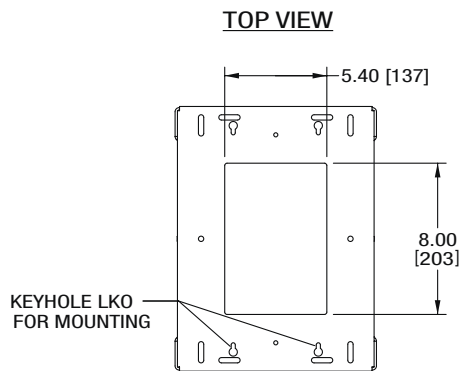

# HRF Series Half Rack basic dimensions

Part#	Rackspaces	"A" Overall Height	"B" Racking Height
HRF-1214	12	21.94 [557]	21.06 [535]
HRF-814	8	14.94 [379]	14.06 [357]