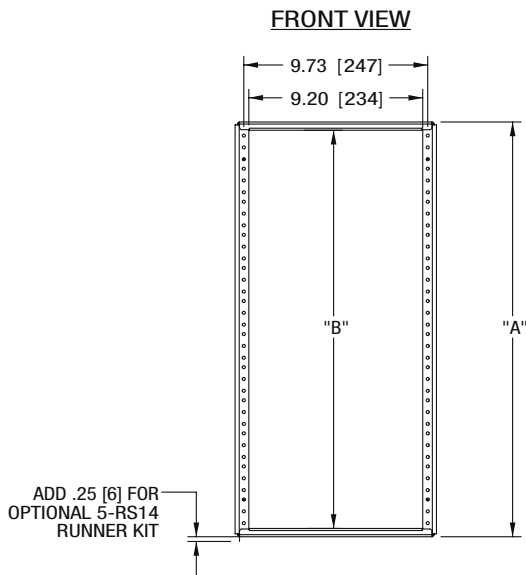

# HRF Series Half Rack basic dimensions

Part#	Rackspaces	"A" Overall Height	"B" Racking Height
HRF-1214	12	21.94 [557]	21.06 [535]
HRF-814	8	14.94 [379]	14.06 [357]