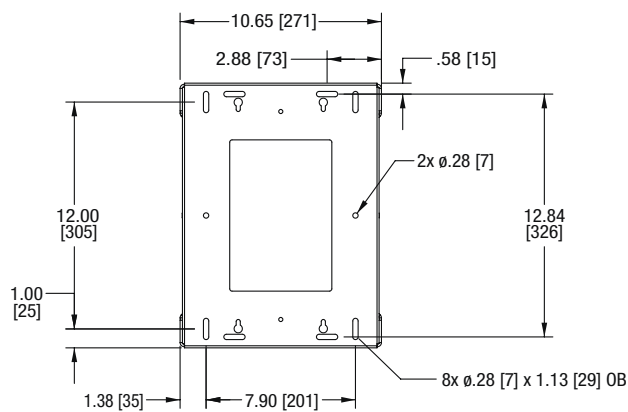

# HRF Series Half Rack basic dimensions

Part#	Rackspaces	"A" Overall Height	"B" Racking Height
HRF-1214	12	21.94 [557]	21.06 [535]
HRF-814	8	14.94 [379]	14.06 [357]