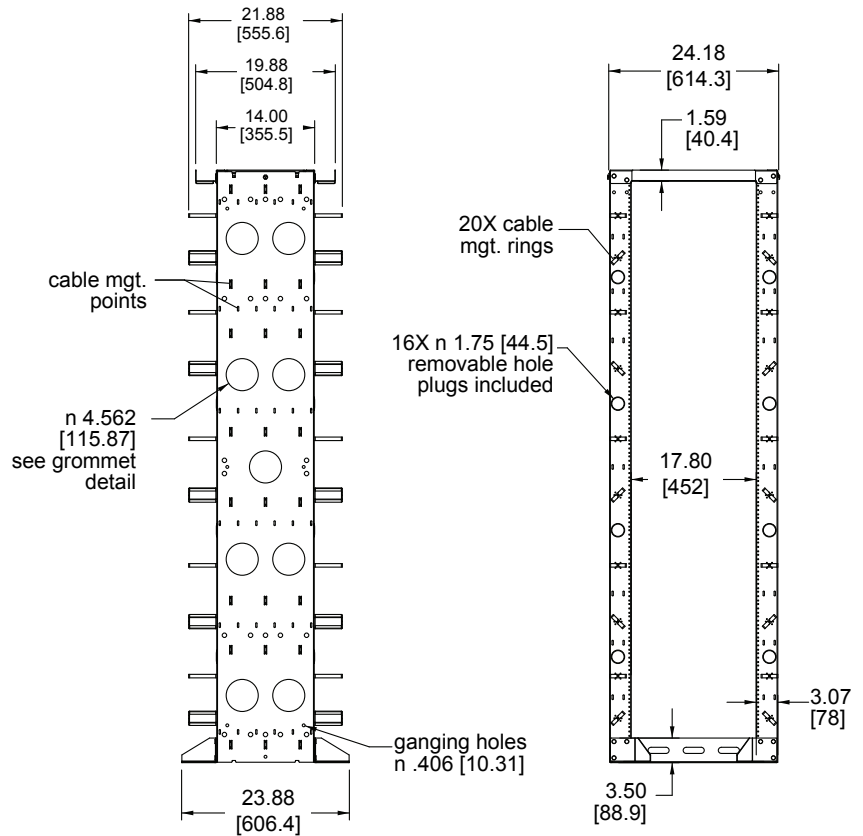

# MK Series basic dimensions MK-1945-24 shown

All dimensions in inches unless otherwise noted [All bracketed dimensions are in millimeters]

## TOP MOUNTING DETAIL

## FLOOR MOUNTING DETAIL

## GROMMET DETAIL

Part# GRK4