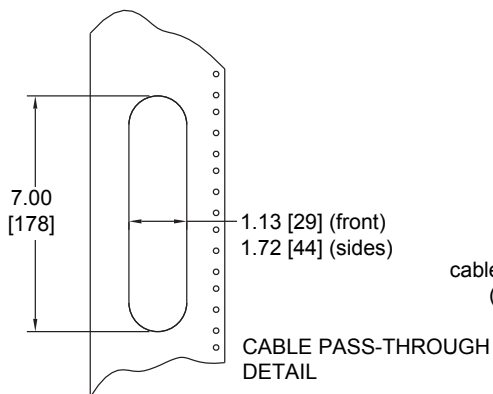

# MK Series basic dimensions MK-1945 shown

All dimensions in inches unless otherwise noted [All bracketed dimensions are in millimeters]

**TOP VIEW**

**REAR VIEW**

**SIDE VIEW**

**FRONT VIEW**

**cable mgt. ring detail (TOP VIEW)**

**BOTTOM VIEW (floor mounting detail)**