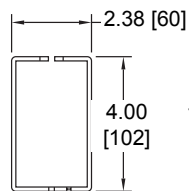

# MK Series basic dimensions MK-1945 shown

All dimensions in inches unless otherwise noted [All bracketed dimensions are in millimeters]

**TOP VIEW**

**REAR VIEW**

**SIDE VIEW**

**FRONT VIEW**

**cable mgt. ring detail (TOP VIEW)**

**BOTTOM VIEW (floor mounting detail)**