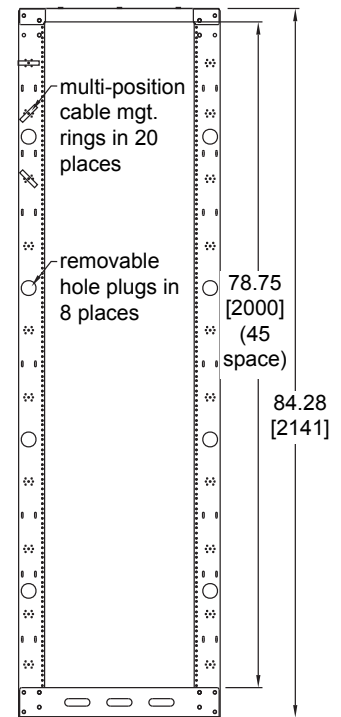

# MK Series basic dimensions MK-1945 shown

All dimensions in inches unless otherwise noted [All bracketed dimensions are in millimeters]

**TOP VIEW**

**REAR VIEW**

**SIDE VIEW**

**FRONT VIEW**

**cable mgt. ring detail (TOP VIEW)**

**BOTTOM VIEW (floor mounting detail)**