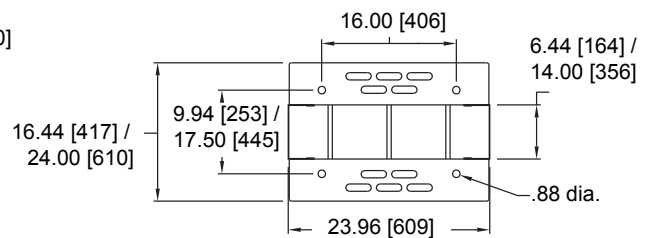

# MK Series basic dimensions MK-1945 shown

All dimensions in inches unless otherwise noted [All bracketed dimensions are in millimeters]

**TOP VIEW**

**REAR VIEW**

**SIDE VIEW**

**FRONT VIEW**

**cable mgt. ring detail (TOP VIEW)**

**BOTTOM VIEW (floor mounting detail)**