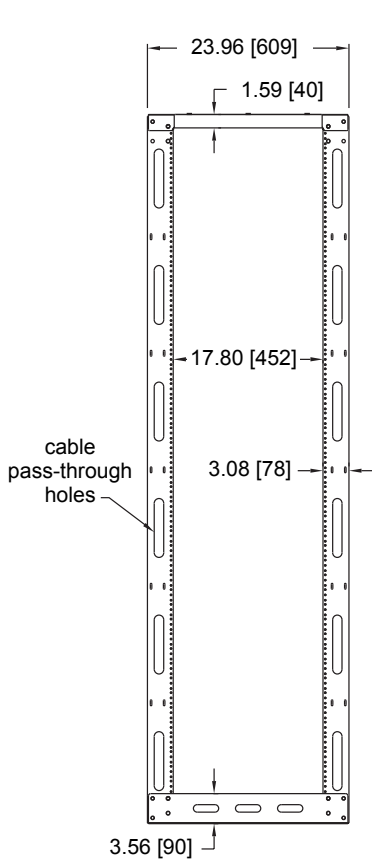

# MK Series basic dimensions MK-1945 shown

All dimensions in inches unless otherwise noted [All bracketed dimensions are in millimeters]

**TOP VIEW**

**REAR VIEW**

**SIDE VIEW**

**FRONT VIEW**

**cable mgt. ring detail (TOP VIEW)**

**BOTTOM VIEW (floor mounting detail)**