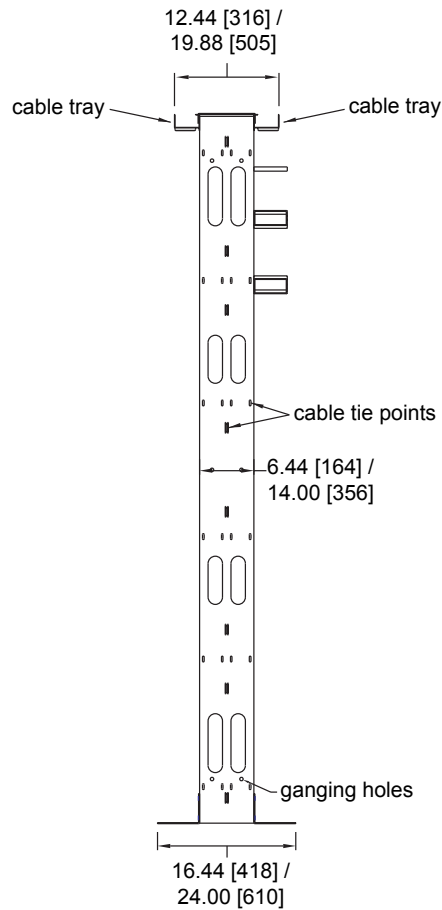

# MK Series basic dimensions MK-1945 shown

All dimensions in inches unless otherwise noted [All bracketed dimensions are in millimeters]

**TOP VIEW**

**REAR VIEW**

**SIDE VIEW**

**FRONT VIEW**

**cable mgt. ring detail (TOP VIEW)**

**BOTTOM VIEW (floor mounting detail)**