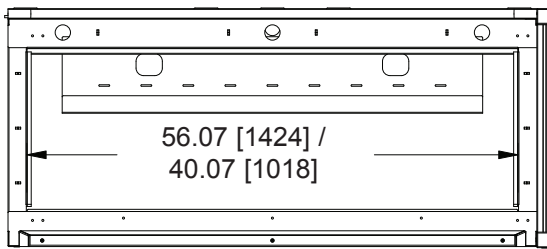

LD Series Add-A-Bay basic dimensions

All dimensions in inches [Bracketed dimensions in millimeters]

DESK	'A' OVERALL WIDTH	'B' INSIDE WIDTH	DESCRIPTION
LD6430xx *-RA	62.14 [1578]	60.37 [1533]	64" Add-A-Bay Right LCD Monitoring Desk
LD4830xx *-RA	46.14 [1172]	44.37 [1127]	48" Add-A-Bay Right LCD Monitoring Desk

* When ordering suffix part number with desired color (LC=Light Charcoal, MP=Maple, PS=Pepperstone)

FRONT VIEW

SIDE VIEW

REAR VIEW w/ PANELS REMOVED