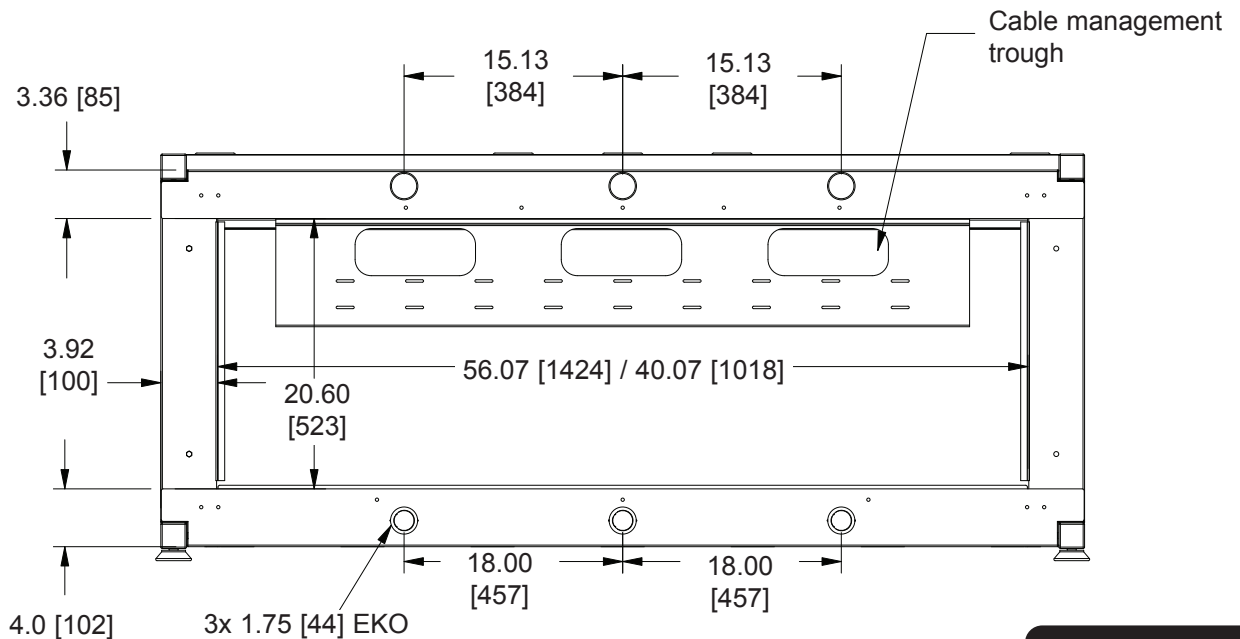

LD Series Add-A-Bay basic dimensions

All dimensions in inches [Bracketed dimensions in millimeters]

DESK	'A' OVERALL WIDTH	'B' INSIDE WIDTH	DESCRIPTION
LD6430xx *-RA	62.14 [1578]	60.37 [1533]	64" Add-A-Bay Right LCD Monitoring Desk
LD4830xx *-RA	46.14 [1172]	44.37 [1127]	48" Add-A-Bay Right LCD Monitoring Desk

* When ordering suffix part number with desired color (LC=Light Charcoal, MP=Maple, PS=Pepperstone)

FRONT VIEW

SIDE VIEW

REAR VIEW w/ PANELS REMOVED