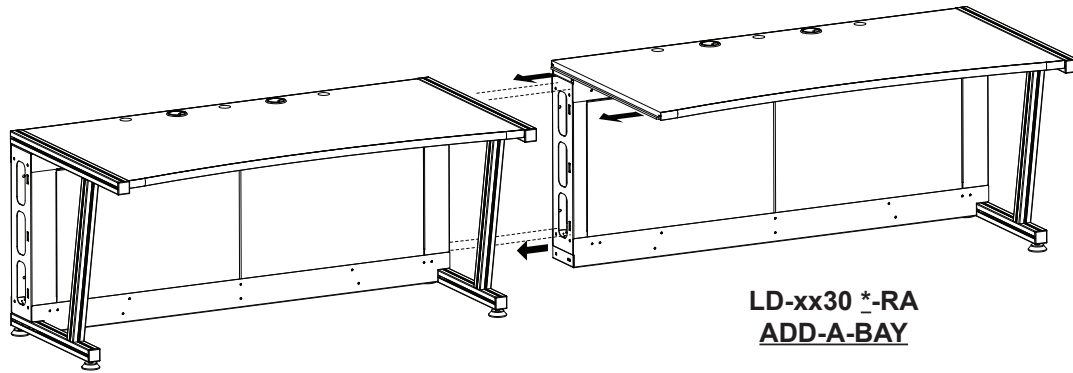

LD Series Add-A-Bay basic dimensions

All dimensions in inches [Bracketed dimensions in millimeters]

DESK	'A' OVERALL WIDTH	'B' INSIDE WIDTH	DESCRIPTION
LD6430xx *-RA	62.14 [1578]	60.37 [1533]	64" Add-A-Bay Right LCD Monitoring Desk
LD4830xx *-RA	46.14 [1172]	44.37 [1127]	48" Add-A-Bay Right LCD Monitoring Desk

* When ordering suffix part number with desired color (LC=Light Charcoal, MP=Maple, PS=Pepperstone)

FRONT VIEW

SIDE VIEW

REAR VIEW w/ PANELS REMOVED