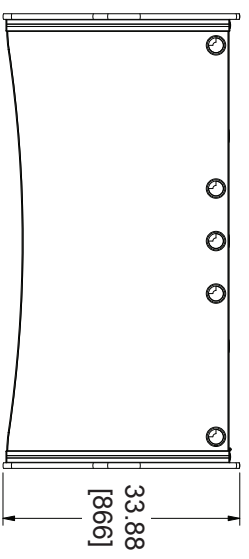

# LD Series Side Panel basic dimensions

\* When ordering suffix part number with desired color (LC=Light Charcoal, MP=Maple)

All dimensions in inches [Bracketed dimensions in millimeters]

**TOP VIEW**  
(side panel)

**FRONT VIEW**  
(side panel)

**LD-PSP30-\***  
**SIDE VIEW**  
(full height side panel)

**LD-SP30-\***  
**SIDE VIEW**  
(standard side panel)