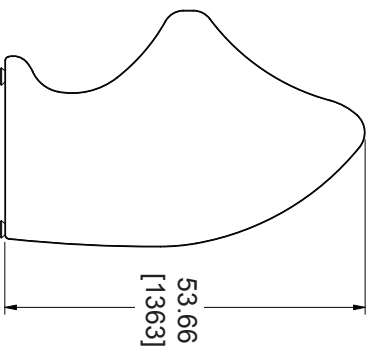

# LD Series Side Panel basic dimensions

\* When ordering suffix part number with desired color (LC=Light Charcoal, MP=Maple)

All dimensions in inches [Bracketed dimensions in millimeters]

**TOP VIEW**  
(side panel)

**FRONT VIEW**  
(side panel)

**LD-PSP30-\***  
**SIDE VIEW**  
(full height side panel)

**LD-SP30-\***  
**SIDE VIEW**  
(standard side panel)