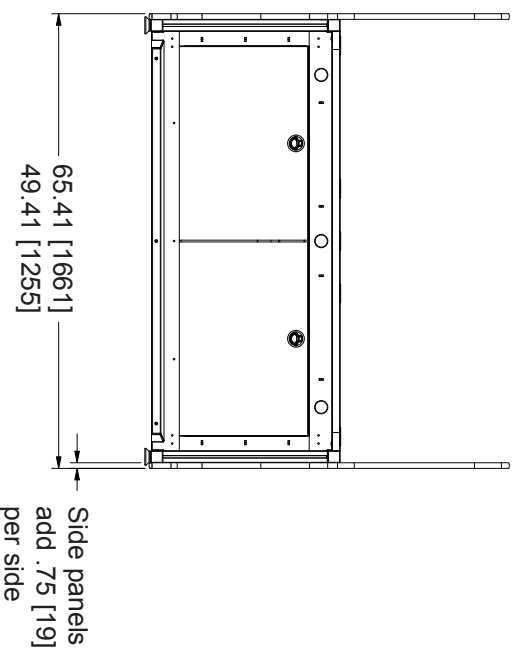

# LD Series Side Panel basic dimensions

\* When ordering suffix part number with desired color (LC=Light Charcoal, MP=Maple)

All dimensions in inches [Bracketed dimensions in millimeters]

**TOP VIEW**  
(side panel)

**FRONT VIEW**  
(side panel)

**LD-PSP30-\***  
**SIDE VIEW**  
(full height side panel)

**LD-SP30-\***  
**SIDE VIEW**  
(standard side panel)