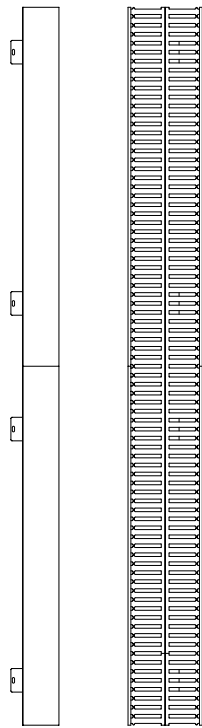

PCD Series Plastic Cable Ducts dimensions

PCD Dual With Cover

PCD Dual Without Cover

PCD Series Dual	"A" Length (in)	"B" Width (in)	"C" Depth (in)
PCD-3-6-38DC	68 [1727.2]	3 [76.2]	6.06 [153.92]
PCD-3-6-45DC	80 [2023]	3 [76.2]	6.06 [153.92]
PCD-3-6-51DC	92 [2336.8]	3 [76.2]	6.06 [153.92]
PCD-4-8-38DC	68 [1727.2]	4 [101.6]	8.06 [204.72]
PCD-4-8-45DC	80 [2032]	4 [101.6]	8.06 [204.72]
PCD-4-8-51DC	92 [2336.8]	4 [101.6]	8.06 [204.72]

PCD Single Without Cover

PCD Single With Cover

PCD Series Single	"A" Length (in)	"B" Width (in)	"C" Depth (in)
PCD-2-3-8SC	16 [406.4]	2 [50.8]	3.06 [77.72]
PCD-2-3-12SC	23.875 [606.43]	2 [50.8]	3.06 [77.72]
PCD-2-3-15SC	28 [711.2]	2 [50.8]	3.06 [77.72]
PCD-2-3-20SC	35.875 [911.23]	2 [50.8]	3.06 [77.72]
PCD-2-3-25SC	44 [1117.6]	2 [50.8]	3.06 [77.72]
PCD-2-3-30SC	56 [1422.4]	2 [50.8]	3.06 [77.72]
PCD-2-3-38SC	68 [1727.2]	2 [50.8]	3.06 [77.72]
PCD-2-3-45SC	80 [2023]	2 [50.8]	3.06 [77.72]
PCD-2-3-51SC	92 [2336.8]	2 [50.8]	3.06 [77.72]
PCD-3-3-38SC	68 [1727.2]	3 [76.2]	3.06 [77.72]
PCD-3-3-45SC	80 [2032]	3 [76.2]	3.06 [77.72]
PCD-3-3-51SC	92 [2336.8]	3 [76.2]	3.06 [77.72]
PCD-4-4-38SC	68 [1727.2]	4 [101.6]	4.06 [103.12]
PCD-4-4-45SC	80 [2023]	4 [101.6]	4.06 [103.12]
PCD-4-4-51SC	92 [2336.8]	4 [101.6]	4.06 [103.12]
PCD-1.5-2-4BK	72 [1828.8]	1.5 [38.1]	2 [50.8]
PCD-1.5-4-4BK	72 [1828.8]	1.5 [38.1]	4 [101.6]