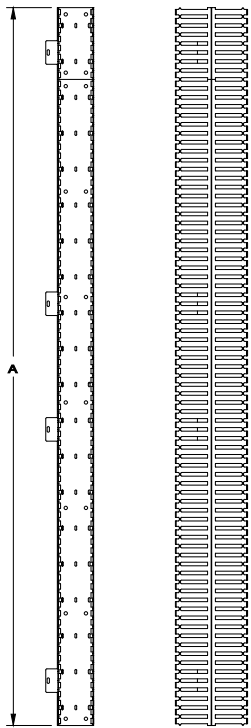

PCD Series Plastic Cable Ducts dimensions

PCD Dual With Cover

PCD Dual Without Cover

PCD Series Dual	"A" Length (in)	"B" Width (in)	"C" Depth (in)
PCD-3-6-38DC	68 [1727.2]	3 [76.2]	6.06 [153.92]
PCD-3-6-45DC	80 [2023]	3 [76.2]	6.06 [153.92]
PCD-3-6-51DC	92 [2336.8]	3 [76.2]	6.06 [153.92]
PCD-4-8-38DC	68 [1727.2]	4 [101.6]	8.06 [204.72]
PCD-4-8-45DC	80 [2032]	4 [101.6]	8.06 [204.72]
PCD-4-8-51DC	92 [2336.8]	4 [101.6]	8.06 [204.72]

PCD Single Without Cover

PCD Single With Cover

PCD Series Single	"A" Length (in)	"B" Width (in)	"C" Depth (in)
PCD-2-3-8SC	16 [406.4]	2 [50.8]	3.06 [77.72]
PCD-2-3-12SC	23.875 [606.43]	2 [50.8]	3.06 [77.72]
PCD-2-3-15SC	28 [711.2]	2 [50.8]	3.06 [77.72]
PCD-2-3-20SC	35.875 [911.23]	2 [50.8]	3.06 [77.72]
PCD-2-3-25SC	44 [1117.6]	2 [50.8]	3.06 [77.72]
PCD-2-3-30SC	56 [1422.4]	2 [50.8]	3.06 [77.72]
PCD-2-3-38SC	68 [1727.2]	2 [50.8]	3.06 [77.72]
PCD-2-3-45SC	80 [2023]	2 [50.8]	3.06 [77.72]
PCD-2-3-51SC	92 [2336.8]	2 [50.8]	3.06 [77.72]
PCD-3-3-38SC	68 [1727.2]	3 [76.2]	3.06 [77.72]
PCD-3-3-45SC	80 [2032]	3 [76.2]	3.06 [77.72]
PCD-3-3-51SC	92 [2336.8]	3 [76.2]	3.06 [77.72]
PCD-4-4-38SC	68 [1727.2]	4 [101.6]	4.06 [103.12]
PCD-4-4-45SC	80 [2023]	4 [101.6]	4.06 [103.12]
PCD-4-4-51SC	92 [2336.8]	4 [101.6]	4.06 [103.12]
PCD-1.5-2-4BK	72 [1828.8]	1.5 [38.1]	2 [50.8]
PCD-1.5-4-4BK	72 [1828.8]	1.5 [38.1]	4 [101.6]