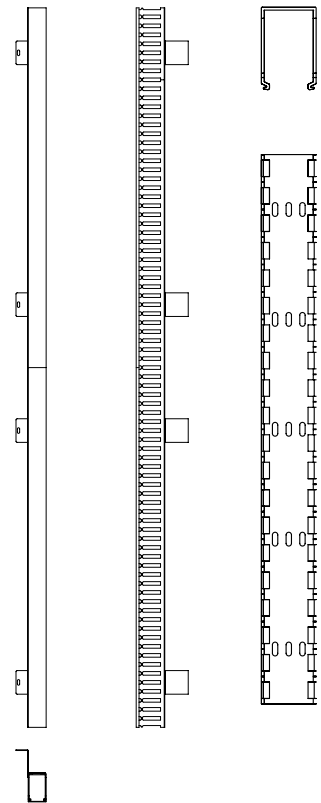

PCD Series Plastic Cable Ducts dimensions

PCD Dual With Cover

PCD Dual Without Cover

PCD Series Dual	"A" Length (in)	"B" Width (in)	"C" Depth (in)
PCD-3-6-38DC	68 [1727.2]	3 [76.2]	6.06 [153.92]
PCD-3-6-45DC	80 [2023]	3 [76.2]	6.06 [153.92]
PCD-3-6-51DC	92 [2336.8]	3 [76.2]	6.06 [153.92]
PCD-4-8-38DC	68 [1727.2]	4 [101.6]	8.06 [204.72]
PCD-4-8-45DC	80 [2032]	4 [101.6]	8.06 [204.72]
PCD-4-8-51DC	92 [2336.8]	4 [101.6]	8.06 [204.72]

PCD Single Without Cover

PCD Single With Cover

PCD Series Single	"A" Length (in)	"B" Width (in)	"C" Depth (in)
PCD-2-3-8SC	16 [406.4]	2 [50.8]	3.06 [77.72]
PCD-2-3-12SC	23.875 [606.43]	2 [50.8]	3.06 [77.72]
PCD-2-3-15SC	28 [711.2]	2 [50.8]	3.06 [77.72]
PCD-2-3-20SC	35.875 [911.23]	2 [50.8]	3.06 [77.72]
PCD-2-3-25SC	44 [1117.6]	2 [50.8]	3.06 [77.72]
PCD-2-3-30SC	56 [1422.4]	2 [50.8]	3.06 [77.72]
PCD-2-3-38SC	68 [1727.2]	2 [50.8]	3.06 [77.72]
PCD-2-3-45SC	80 [2023]	2 [50.8]	3.06 [77.72]
PCD-2-3-51SC	92 [2336.8]	2 [50.8]	3.06 [77.72]
PCD-3-3-38SC	68 [1727.2]	3 [76.2]	3.06 [77.72]
PCD-3-3-45SC	80 [2032]	3 [76.2]	3.06 [77.72]
PCD-3-3-51SC	92 [2336.8]	3 [76.2]	3.06 [77.72]
PCD-4-4-38SC	68 [1727.2]	4 [101.6]	4.06 [103.12]
PCD-4-4-45SC	80 [2023]	4 [101.6]	4.06 [103.12]
PCD-4-4-51SC	92 [2336.8]	4 [101.6]	4.06 [103.12]
PCD-1.5-2-4BK	72 [1828.8]	1.5 [38.1]	2 [50.8]
PCD-1.5-4-4BK	72 [1828.8]	1.5 [38.1]	4 [101.6]