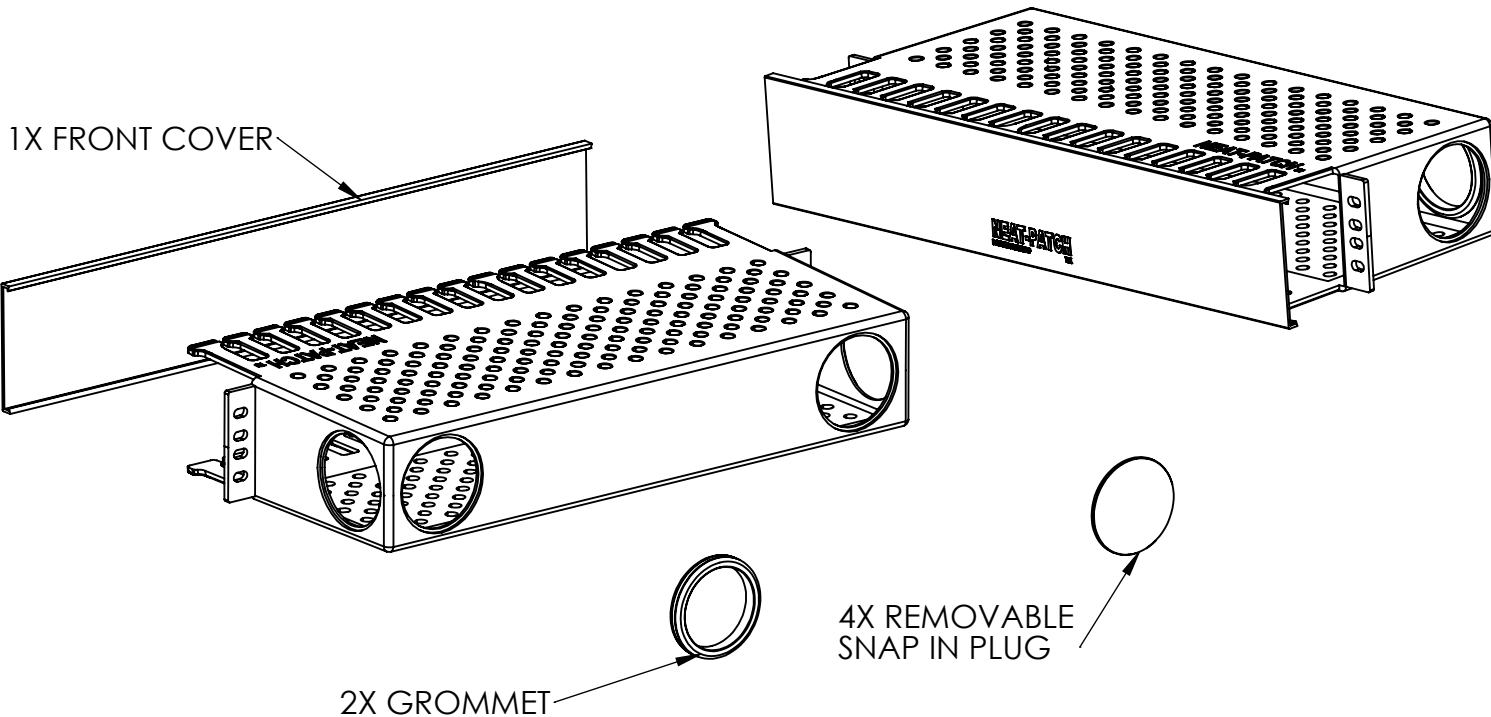

NP2 Cable Storage Manager Specification

NP2 CABLE STORAGE MANAGER

Neat-Patch