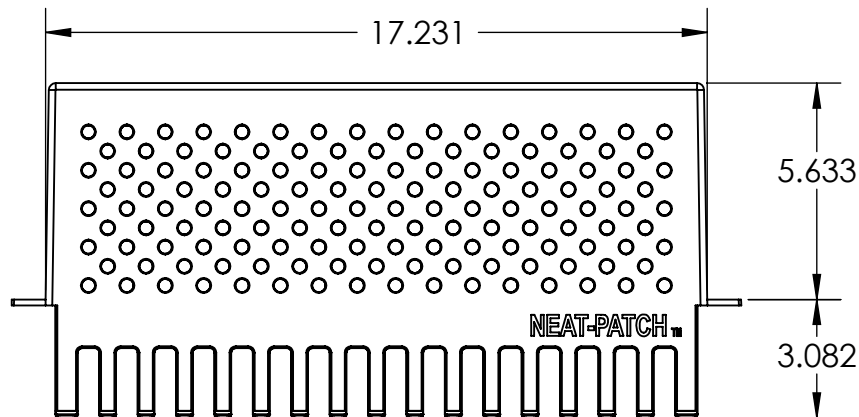

NP2 Cable Storage Manager Specification

NP2 CABLE STORAGE MANAGER

Neat-Patch