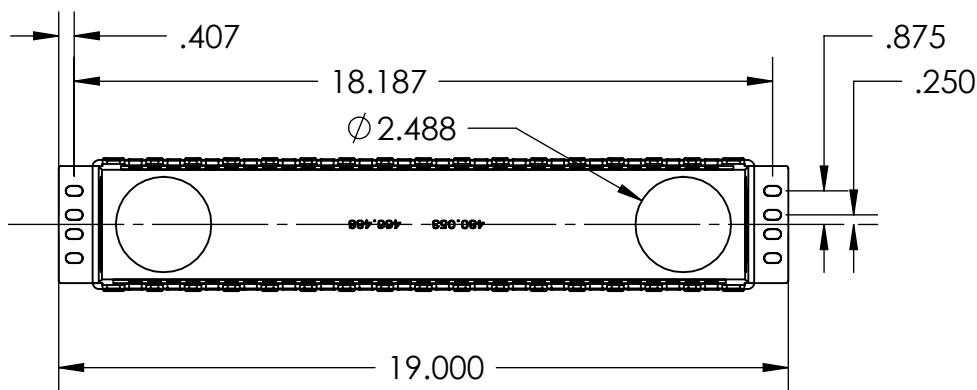

NP2 Cable Storage Manager Specification

NP2 CABLE STORAGE MANAGER

Neat-Patch