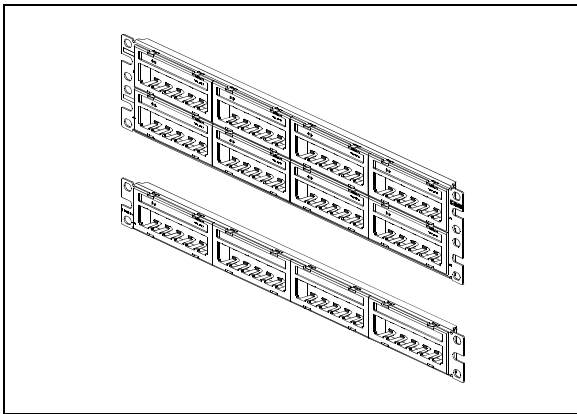

CPP24(48)WBLY MODULAR
PATCH PANELS

CPP32WBLY MODULAR
PATCH PANEL

CPPL24(48)M6BLY MODULAR
PATCH PANEL

CPPL24(48)WBLY MODULAR
PATCH PANEL

The Installation and Removal process for the CPP32WBLY is the same as illustrated below except the jack sits rotated 90°.