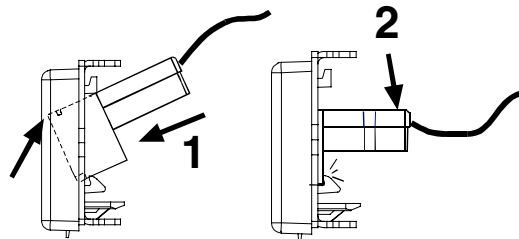

CPP24(48)WBLY MODULAR
PATCH PANELS

CPP32WBLY MODULAR
PATCH PANEL

CPPL24(48)M6BLY MODULAR
PATCH PANEL

CPPL24(48)WBLY MODULAR
PATCH PANEL

The Installation and Removal process for the CPP32WBLY is the same as illustrated below except the jack sits rotated 90°.

1. INSTALLATION

2. REMOVAL