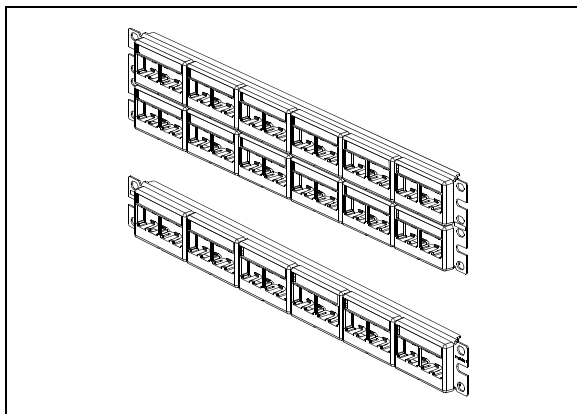

CPP24(48)WBLY MODULAR
PATCH PANELS

CPP32WBLY MODULAR
PATCH PANEL

CPPL24(48)M6BLY MODULAR
PATCH PANEL

CPPL24(48)WBLY MODULAR
PATCH PANEL

The Installation and Removal process for the CPP32WBLY is the same as illustrated below except the jack sits rotated 90°.