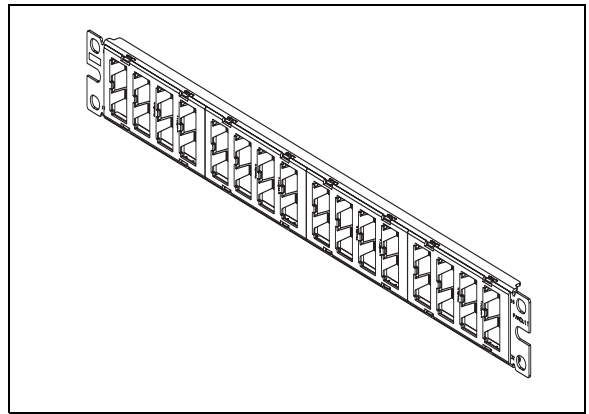

CPP24(48)WBLY MODULAR
PATCH PANELS

CPP32WBLY MODULAR
PATCH PANEL

CPPL24(48)M6BLY MODULAR
PATCH PANEL

CPPL24(48)WBLY MODULAR
PATCH PANEL

The Installation and Removal process for the CPP32WBLY is the same as illustrated below except the jack sits rotated 90°.