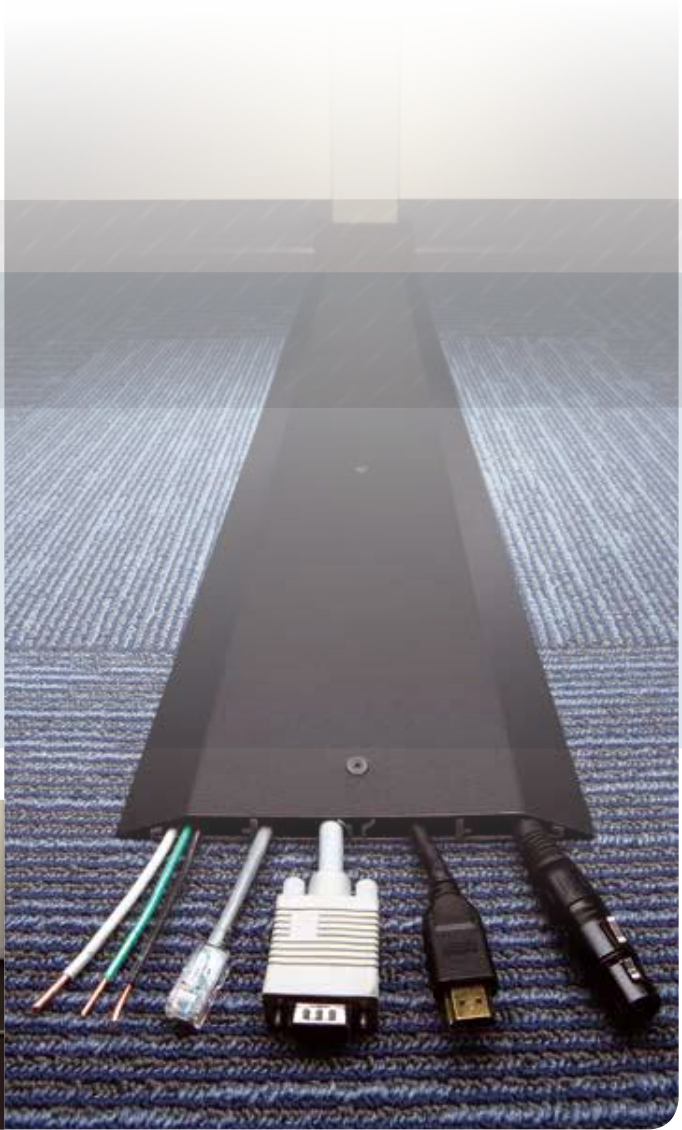

WIREMOLD® OFR SERIES OVERFLOOR RACEWAY

Presenting a really
off-the-wall idea.

designed to be better.™

legrand®