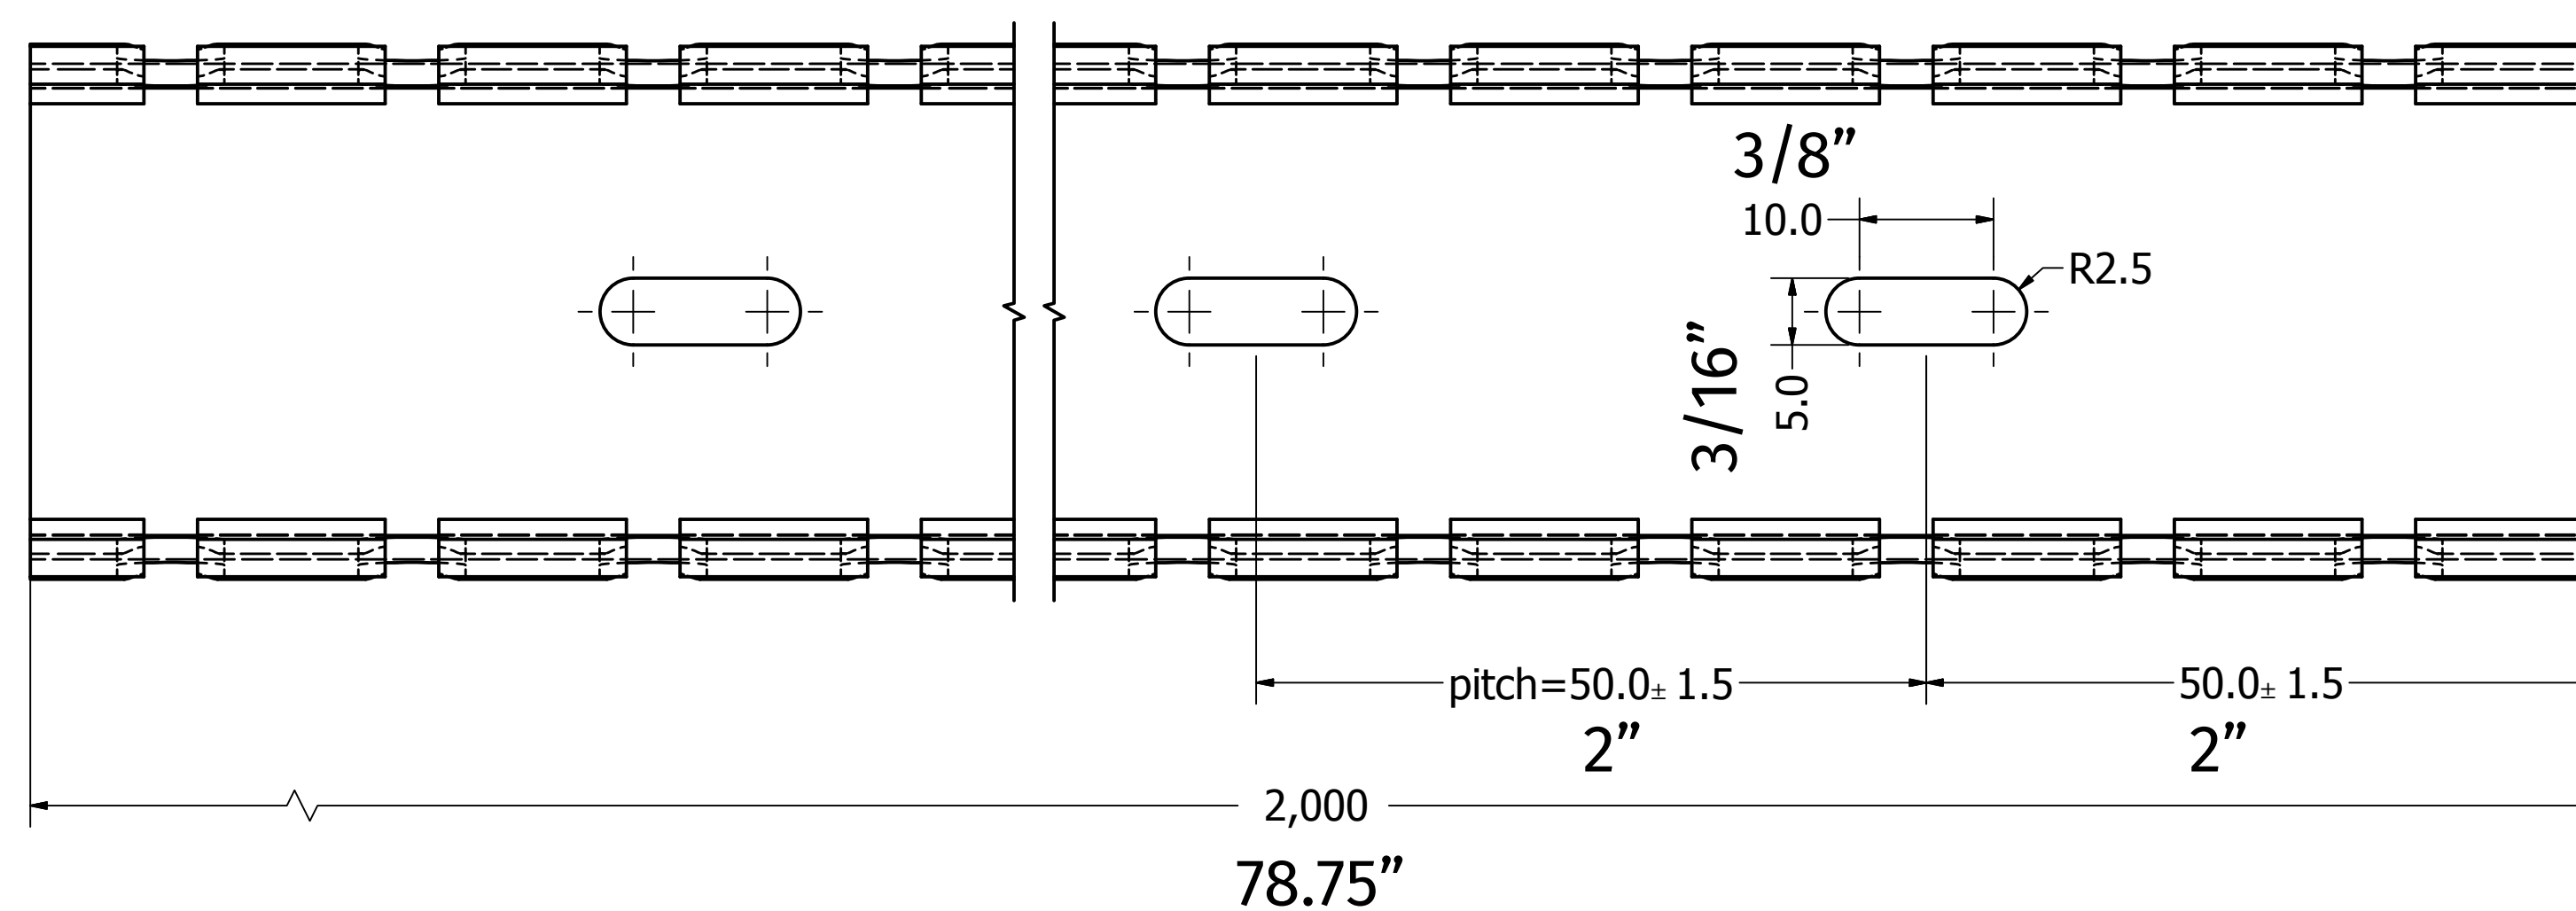

# OPEN SLOT WIRE DUCT

## NOTES:

- 1) Material: HARDNESS PVC
- 2) Solid surface snap-on cover included with SKU (not shown in drawing)
- 3) UOM are in MM unless otherwise specified
- 4) -XX in SKU represents color selection (available colors are gray, white, black)

SKU	
WR-WDOS1515-XX	
SIZE	REV
D	A
SCALE	SHEET 1 OF 1
1 : 1	1