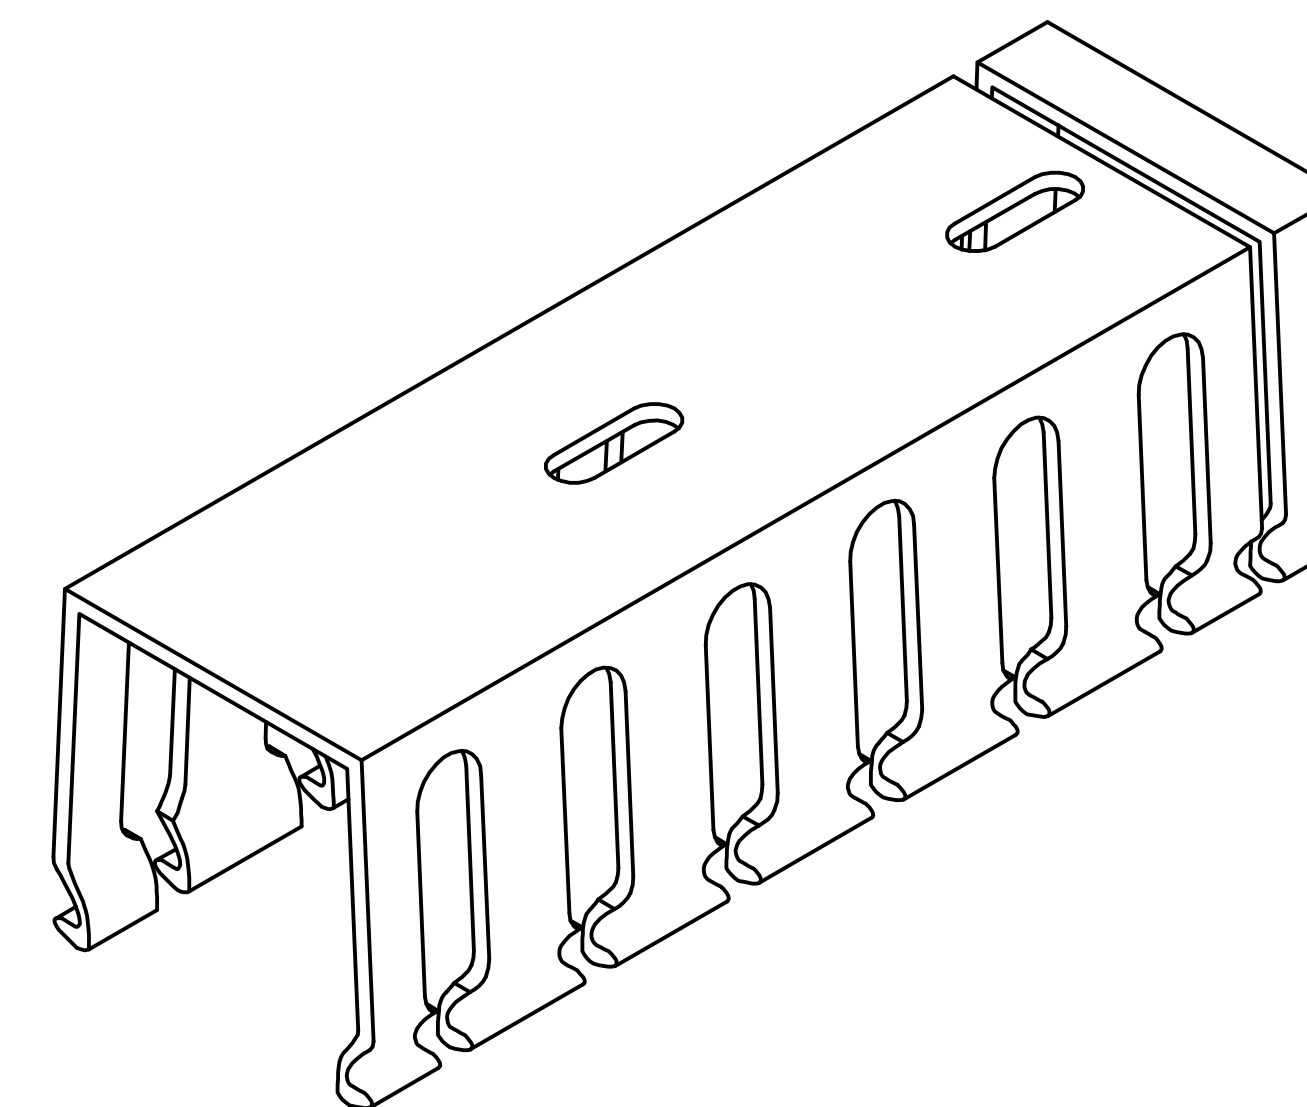

# OPEN SLOT WIRE DUCT

## NOTES:

- 1) Material: HARDNESS PVC
- 2) Solid surface snap-on cover included with SKU (not shown in drawing)
- 3) UOM are in MM unless otherwise specified
- 4) -XX in SKU represents color selection (available colors are gray, white, black)

SKU	
WR-WDOS1515-XX	
SIZE	REV
D	A
SCALE	SHEET 1 OF 1
1 : 1	1