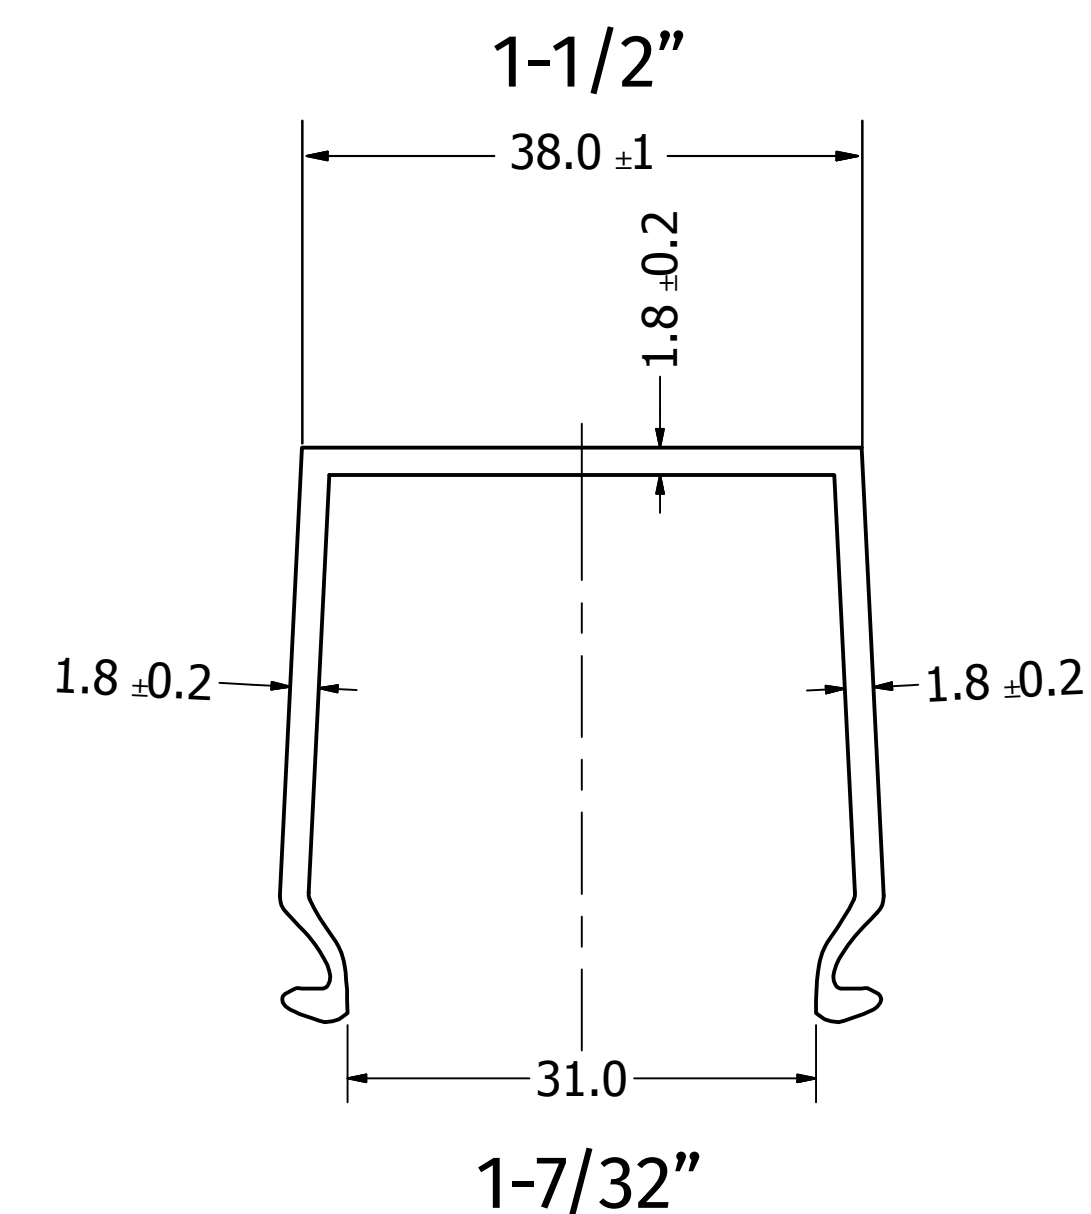

# OPEN SLOT WIRE DUCT

## NOTES:

- 1) Material: HARDNESS PVC
- 2) Solid surface snap-on cover included with SKU (not shown in drawing)
- 3) UOM are in MM unless otherwise specified
- 4) -XX in SKU represents color selection (available colors are gray, white, black)

SKU	
WR-WDOS1515-XX	
SIZE	REV
D	A
SCALE	SHEET 1 OF 1
1 : 1	1