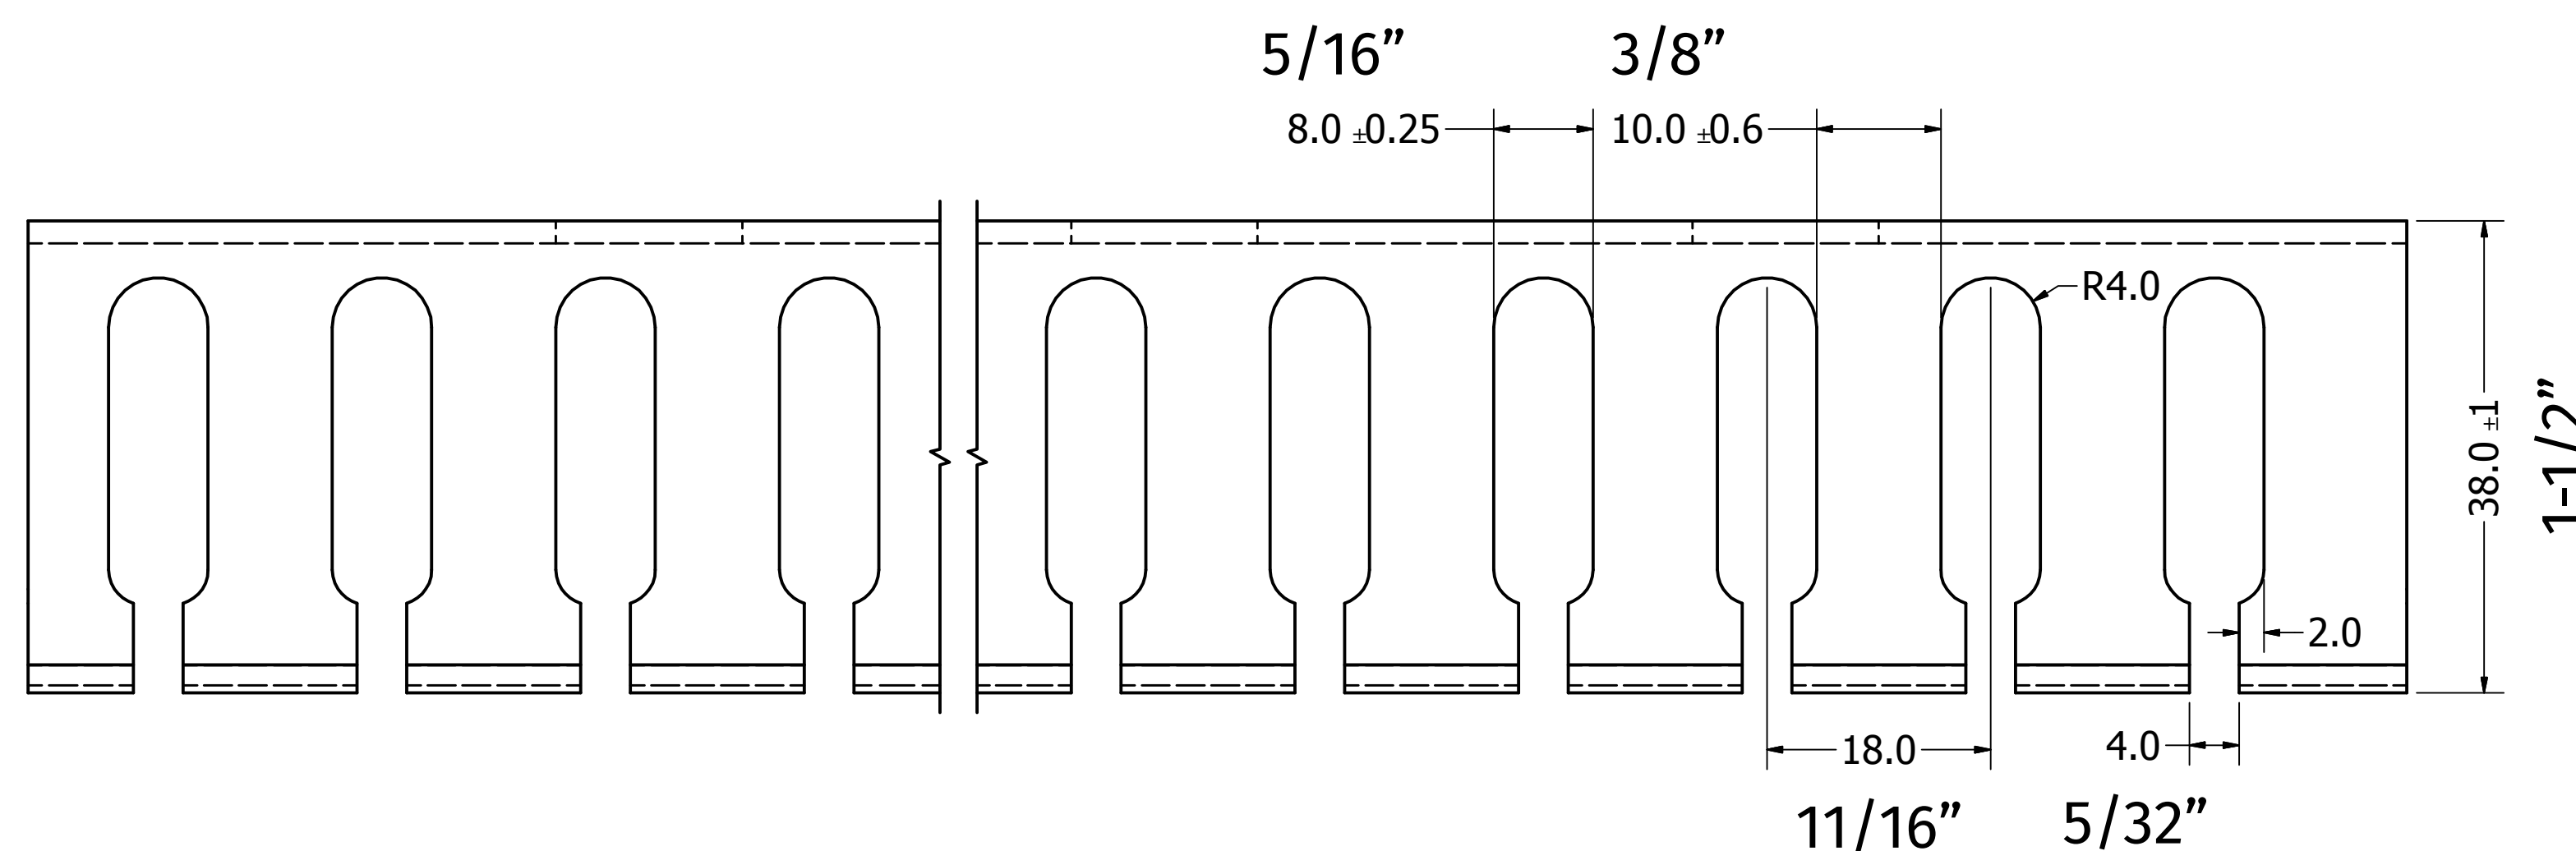

# OPEN SLOT WIRE DUCT

## NOTES:

- 1) Material: HARDNESS PVC
- 2) Solid surface snap-on cover included with SKU (not shown in drawing)
- 3) UOM are in MM unless otherwise specified
- 4) -XX in SKU represents color selection (available colors are gray, white, black)

SKU	
WR-WDOS1515-XX	
SIZE	REV
D	A
SCALE	SHEET 1 OF 1
1 : 1	1