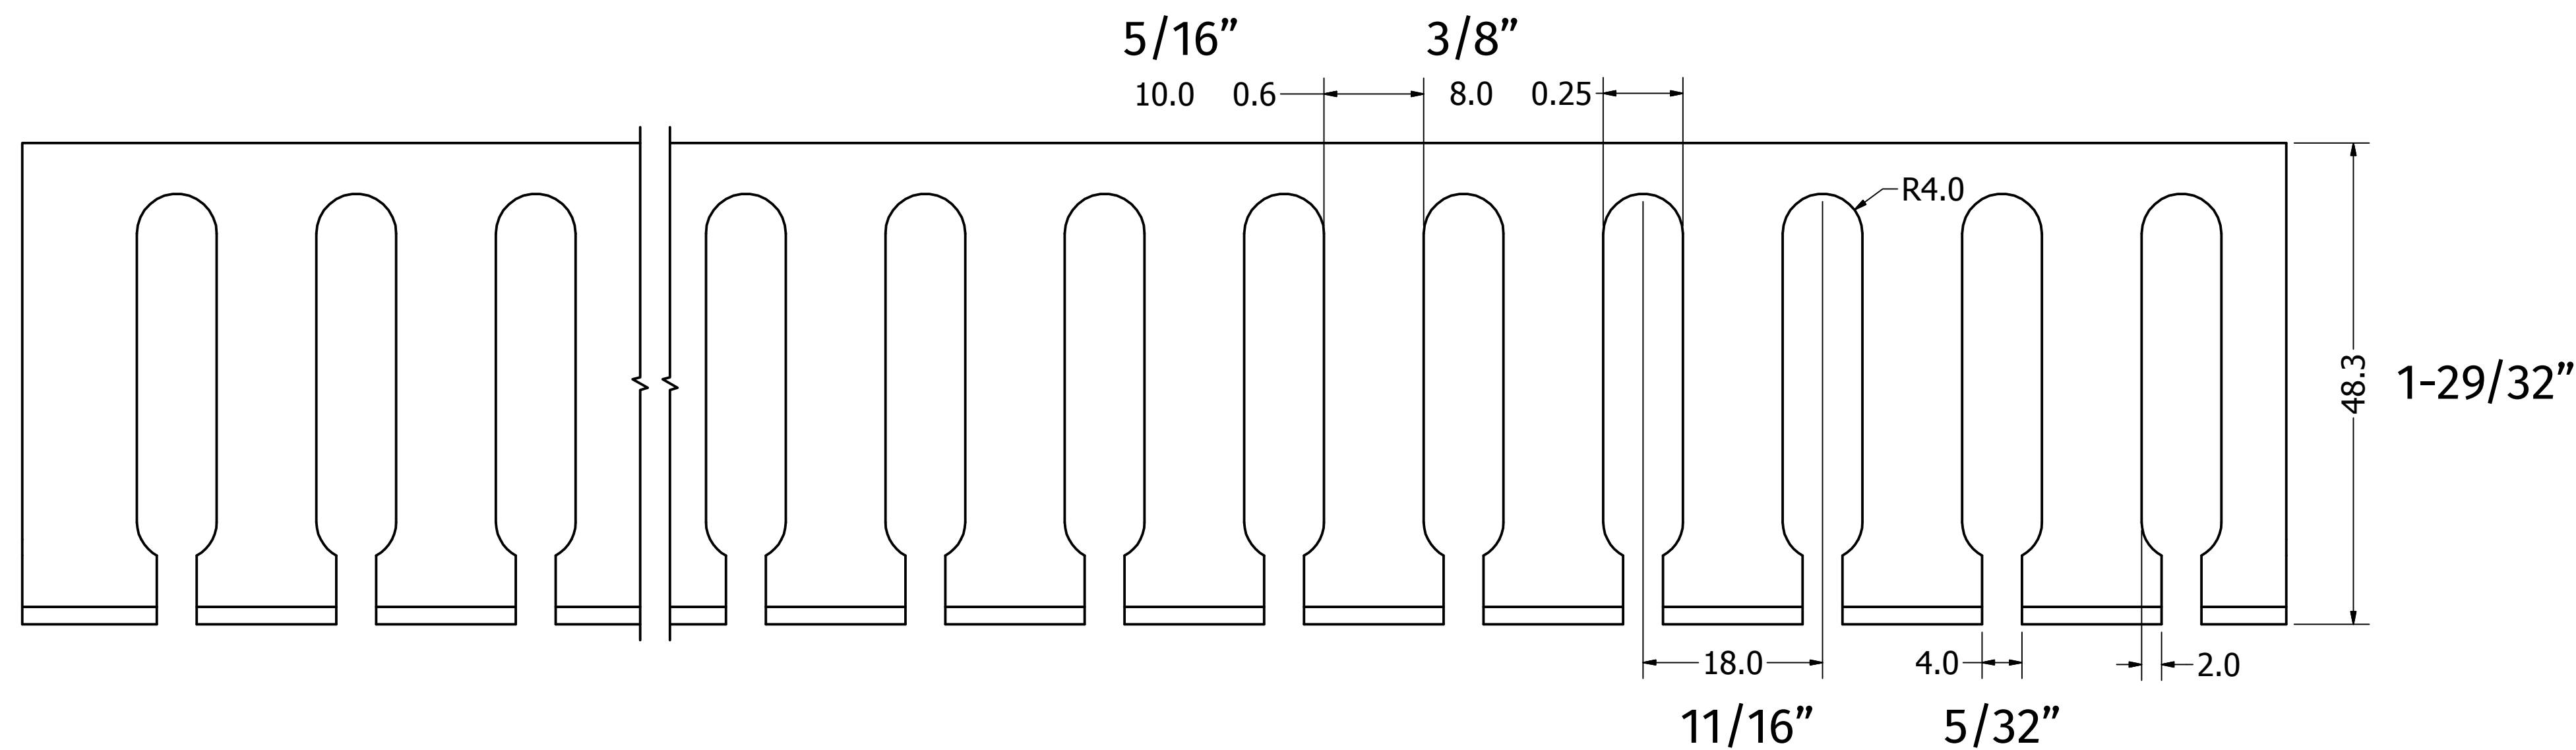

# OPEN SLOT WIRE DUCT

## NOTES:

- 1) Material: HARDNESS PVC
- 2) Solid surface snap-on cover included with SKU (not shown in drawing)
- 3) UOM are in "mm" unless otherwise specified
- 4) -XX in SKU represents color selection (available colors are gray, white, black)

SKU	WR-WDOS2020-XX
SIZE	D
SCALE	1 : 1
REV	A
SHEET 1 OF 1	