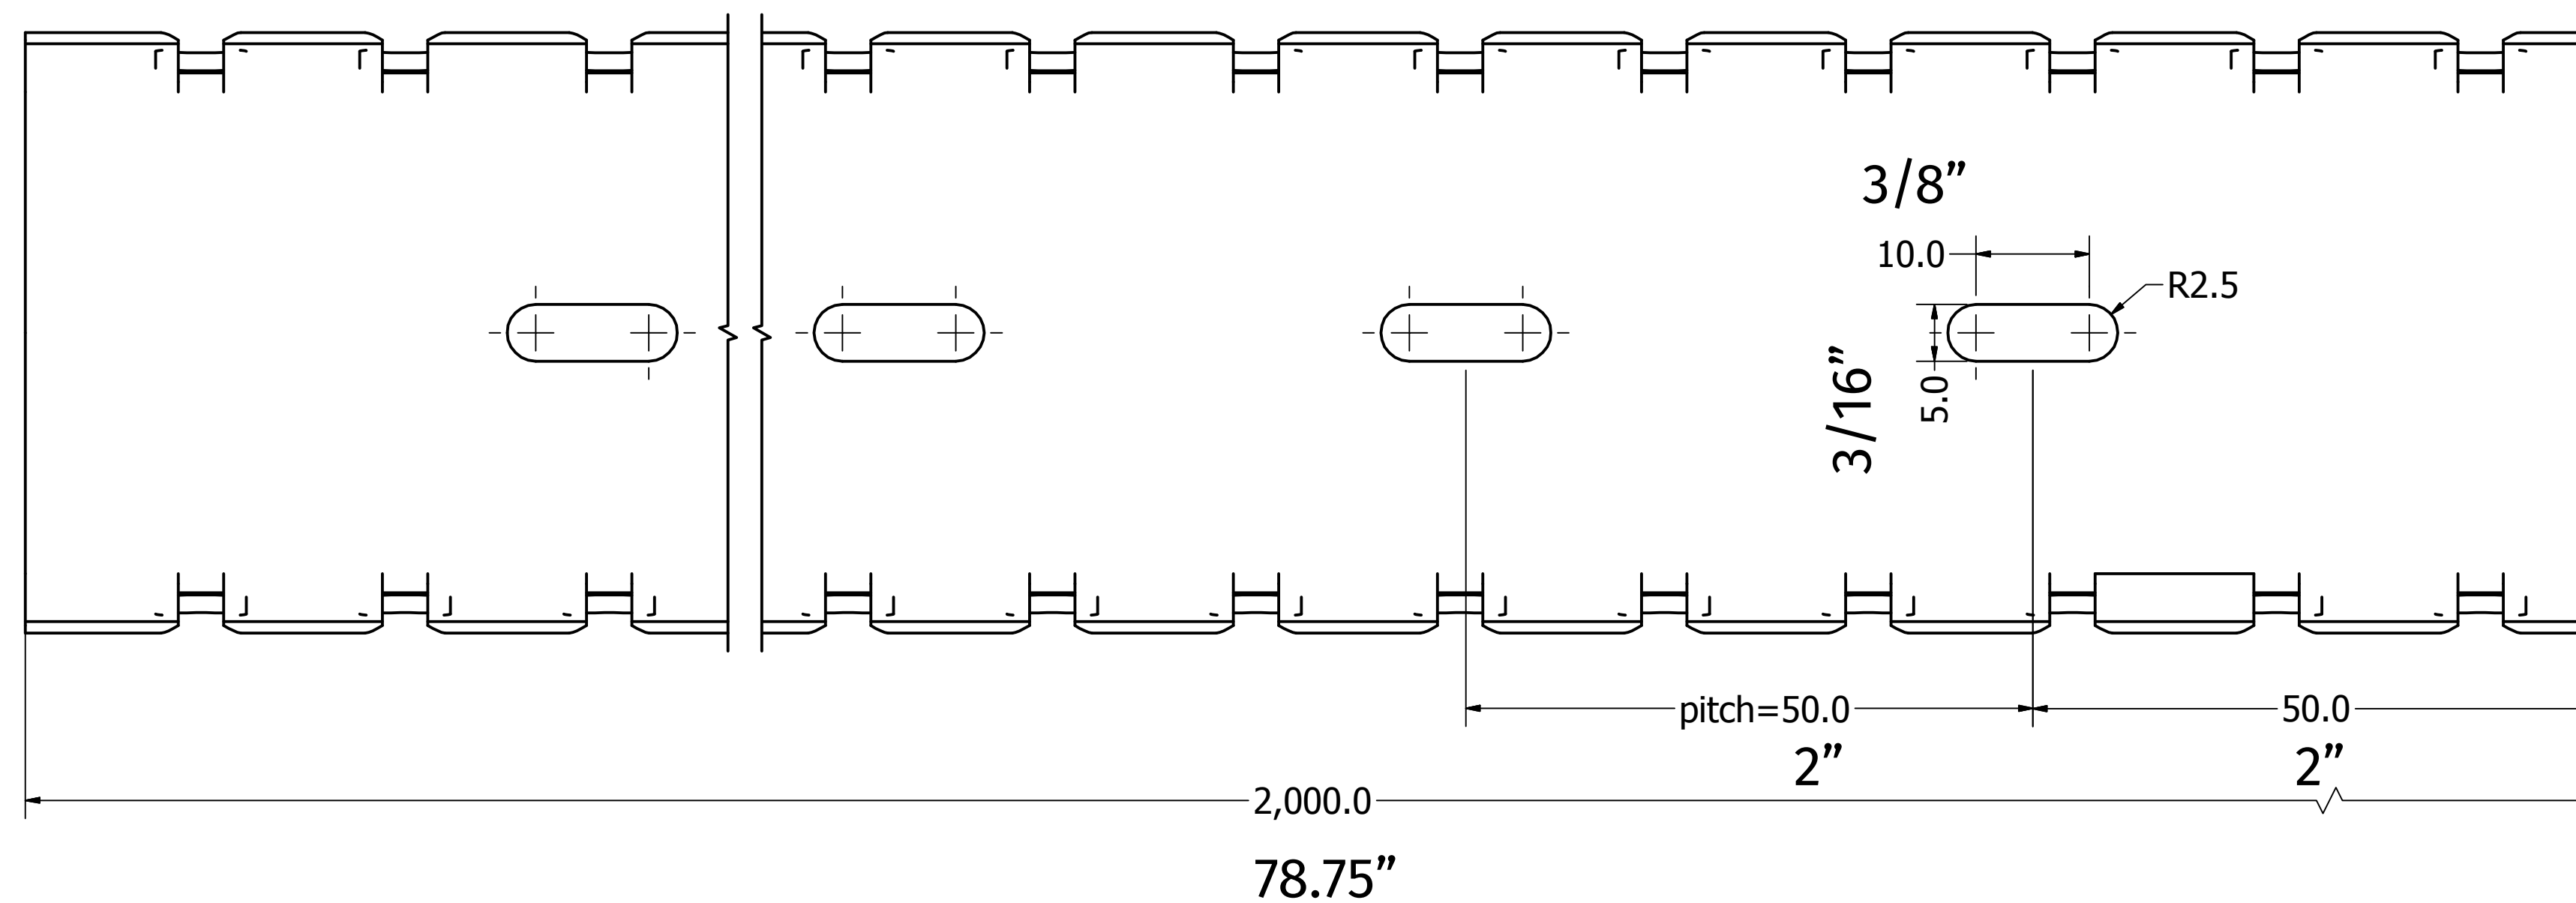

# OPEN SLOT WIRE DUCT

## NOTES:

- 1) Material: HARDNESS PVC
- 2) Solid surface snap-on cover included with SKU (not shown in drawing)
- 3) UOM are in "mm" unless otherwise specified
- 4) -XX in SKU represents color selection (available colors are gray, white, black)

SKU	WR-WDOS2020-XX
SIZE	D
SCALE	1 : 1
REV	A
SHEET 1 OF 1	