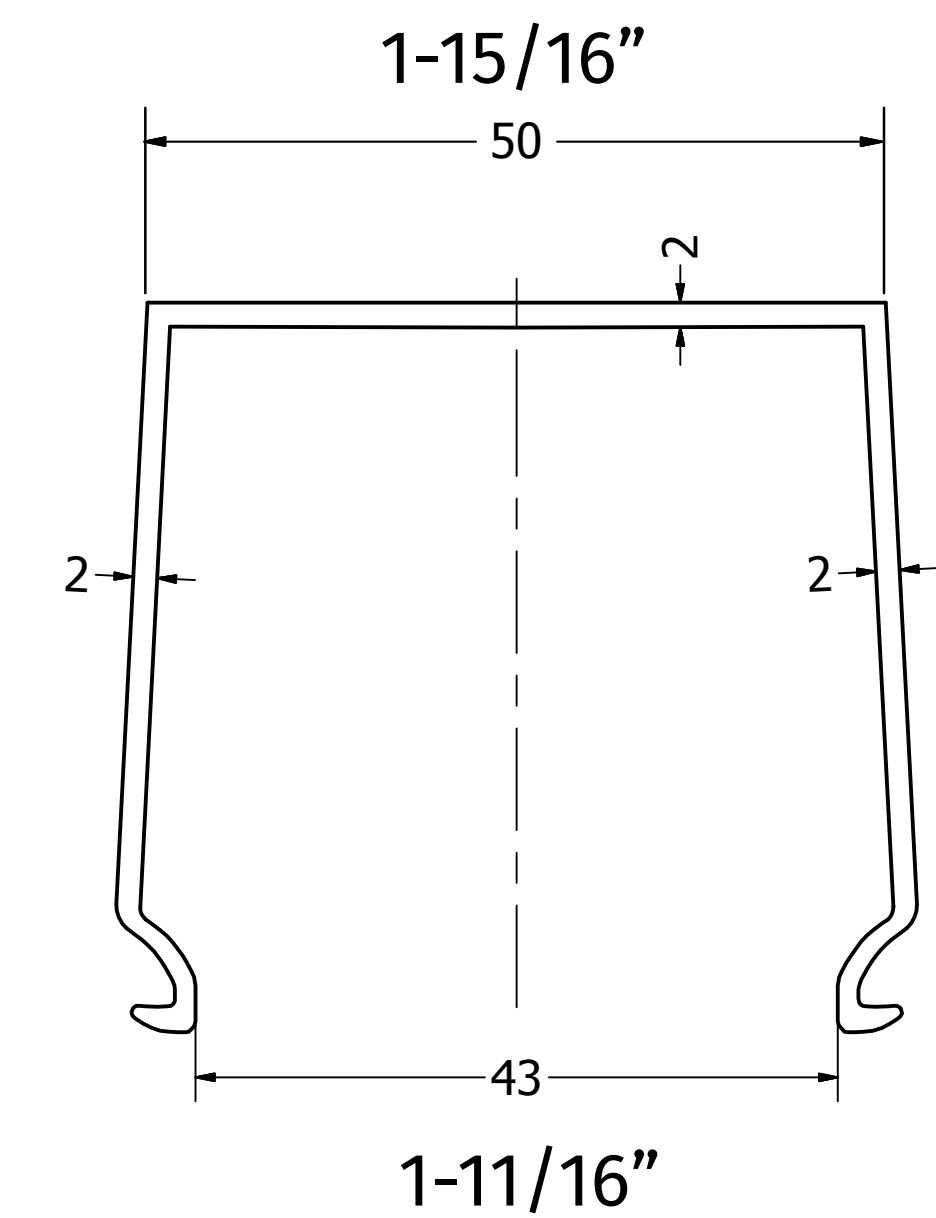

# OPEN SLOT WIRE DUCT

## NOTES:

- 1) Material: HARDNESS PVC
- 2) Solid surface snap-on cover included with SKU (not shown in drawing)
- 3) UOM are in "mm" unless otherwise specified
- 4) -XX in SKU represents color selection (available colors are gray, white, black)

SKU	WR-WDOS2020-XX
SIZE	D
SCALE	1 : 1
REV	A
SHEET 1 OF 1	