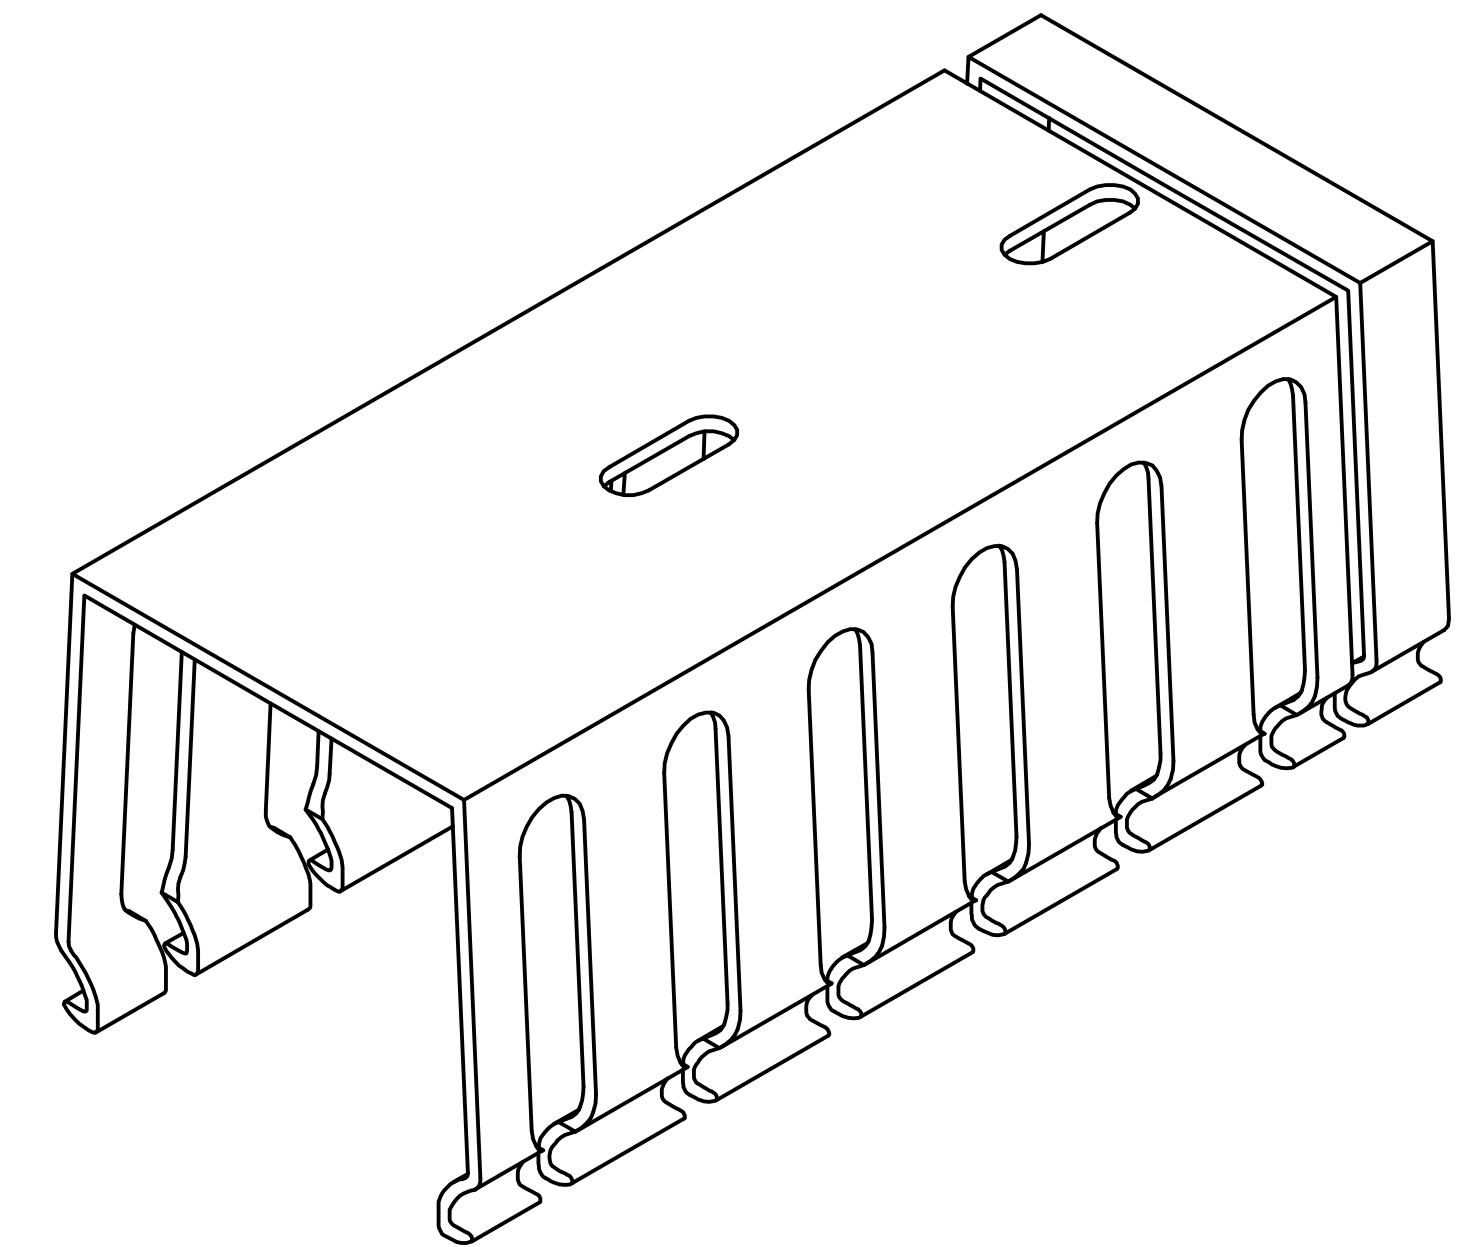

# OPEN SLOT WIRE DUCT

## NOTES:

- 1) Material: HARDNESS PVC
- 2) Solid surface snap-on cover included with SKU (not shown in drawing)
- 3) UOM are in "mm" unless otherwise specified
- 4) -XX in SKU represents color selection (available colors are gray, white, black)

SKU	WR-WDOS2020-XX
SIZE	D
SCALE	1 : 1
REV	A
SHEET 1 OF 1	