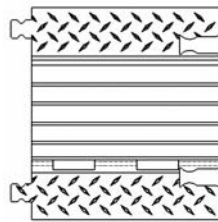

P.O. Box 1557
2350 East Central Ave.
Duarte, CA 91010-2984

www.yjams.com

YELLOW JACKET. AMS™ Interconnect™

Interconnects are half length (18"), 5 channel cable protectors with a dog bone or T-bone connector on one end and an Hour Glass™ connector on the other end.

This cable protector with a dog bone connector interfaces the Yellow WASP™ AMS™ to the Yellow Jacket® Classic (YJ5-125), Bumble Bee® (BB5-125 D) and other 5 channel dog bone based cable protectors.

With a T-bone connector it interfaces the WASP™ AMS™ to the Bumble Bee® with a T-bone connector (BB5-125 T). These connections require two **YELLOW JACKET. AMS™** Interconnects. All channels are 1.25" in diameter.

YELLOW JACKET. AMS™ Center Section

The **YELLOW JACKET. AMS™** Center Section completes the WASP AMS ramp system. It is needed when all **YELLOW JACKET. AMS™** center sections in the customer's inventory are in use or the customer has not previously ordered any **YELLOW JACKET. AMS™** Center Sections. All channels are 1.25" in diameter.